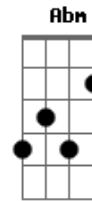

© ukulele-chords.com