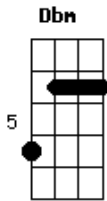

Refrão:

E
Suck it and see
A B
you never know
E
Sit next to me
A B
Before i go
Gbm B Dbm
Jigsaw women with horror movie shoes
Gbm A B E
Be cruel to me, coz i'm a fool for you

Verso 2:

E Dbm
I poured my aching heart into a pop song
Gbm B
I couldn't get the hang of poetry
E Dbm
That's not a skirt girl, that's a sawn off shotgun
Gbm B E
And i can only hope, you ve got it aimed at me

Refrão:

E

Suck it and see

A B
you never know
E
Sit next to me
A B
Before i go
Gbm B Dbm
Jigsaw women with horror movie shoes
Gbm A B Dbm
Be cruel to me, coz i'm a fool for...
(Abm Dbm B)

Bridge:

A
Bluee
Gbm Dbm
Girls from once upon a Shangri-La
Abm Dbm B
How i often wonder where you are
A
Yooou
Gbm A
B A
have got that face that just says "Baby i was made to break
your heart"

E A
Suck it and see
E A
you never know
E A
Sit next to me
E A
Before i go
E A E A
Jigsaw women with horror movie shoes
Gbm A B E
Be cruel to me, coz i'm a fool for you

Acordes

© ukulele-chords.com

© ukulele-chords.com