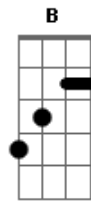

© ukulele-chords.com