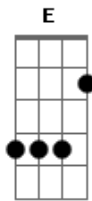

Arctic Monkeys - Suck it and See

Tom: E

Intro:

E Dbm
Your love is like a studded leather headlock
Gbm B
Your kiss it could put creases in the rain
E Dbm
You're rarer than a can of dandelion and burdock
Gbm B E
And those other girls are just post mix lemonade

Refrão:

E
Suck it and see
A B
you never know
E
Sit next to me
A B
Before i go
Gbm B Dbm
Jigsaw women with horror movie shoes
Gbm A B E
Be cruel to me, coz i'm a fool for you

Verso 2:

E Dbm
I poured my aching heart into a pop song
Gbm B
I couldn't get the hang of poetry
E Dbm
That's not a skirt girl, that's a sawn off shotgun
Gbm B E
And i can only hope, you ve got it aimed at me

Refrão:

E

Suck it and see

A B
you never know
E
Sit next to me
A B
Before i go
Gbm B Dbm
Jigsaw women with horror movie shoes
Gbm A B Dbm
Be cruel to me, coz i'm a fool for...
(Abm Dbm B)

Bridge:

A
Bluee
Gbm Dbm
Girls from once upon a Shangri-La
Abm Dbm B
How i often wonder where you are
A
Yooou
Gbm A
B A
have got that face that just says "Baby i was made to break
your heart"

E A
Suck it and see
E A
you never know
E A
Sit next to me
E A
Before i go
E A E A
Jigsaw women with horror movie shoes
Gbm A B E
Be cruel to me, coz i'm a fool for you

Acordes

© ukulele-chords.com

© ukulele-chords.com