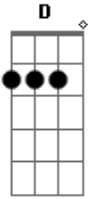

Arctic Monkeys - Stickin To The Floor

This is one of my favourites, and it's really easy. enjoy.

Tabbed By :Demonmoss
e-mail:

Tuning: Standard

RIFF 1
G|-----|
X8
D|-----|
X1
A|---23432-----| X8
X2
E|--4-----4-----|
X1

X4
RIFF 2
X1
G|-----| RIFF 1:
X2
D|-----| RIFF 1:
X1
RIFF 1: A|-5553322-----| X1 FILL IN RIFF 1 FOR DRUM
SOLO AS NEEDED
RIFF 2: E|-----1-----| RIFF 2:
X1
RIFF 1:
X2
RIFF 2:
X1
RIFF 1:

Acordes

© ukulele-chords.com