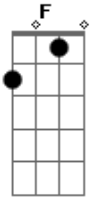

Arctic Monkeys - Stickin To The Floor

This is one of my favourites, and it's really easy. enjoy.

Tabbed By :Demonmoss
e-mail:

Tuning: Standard

RIFF 1
G|-----|
X8
D|-----|
X1
A|---23432-----| X8
X2
E|--4-----4-----|
X1

X4
RIFF 2
X1
G|-----| RIFF 1:
X2
D|-----| RIFF 1:
X1
RIFF 1: A|-5553322-----| X1 FILL IN RIFF 1 FOR DRUM
SOLO AS NEEDED
RIFF 2: E|-----1-----| RIFF 2:
X1
RIFF 1:
X2
RIFF 2:
X1
RIFF 1:

Acordes

© ukulele-chords.com