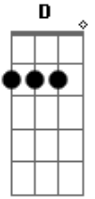

© ukulele-chords.com