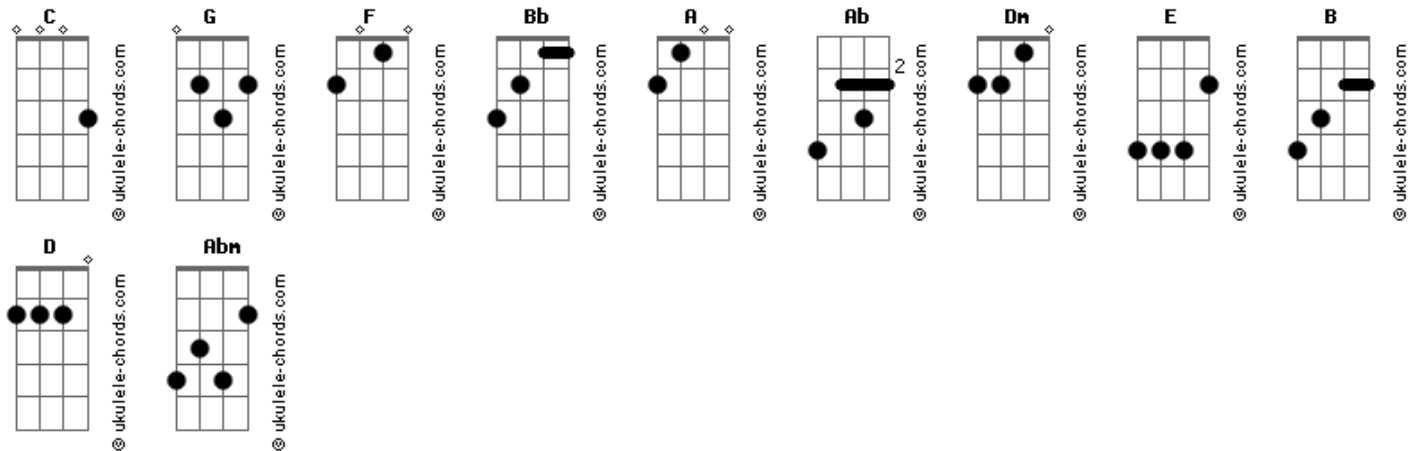

Arctic Monkeys - She Looks Like Fun

Tom: C

One, two, three, four

[Refrão]

G F Bb A Ab G
She looks like fun
G F Bb A Ab G
She looks like fun
G F Bb A Ab G
She looks like fun
G F Bb A Ab G
She looks like
G F Bb A Ab G
She looks like fun
G F Bb A Ab G
She looks like fun
G F Bb A Ab G
She looks like fun
G F Bb A Ab G
She looks like

[Verso 1]

Dm G
Smile like you've got a straw in something tropical
C A G
I've got the party plugged right into my skull
F G
Wayne Manor, what a memorable N.Y.E

[Refrão]

G F Bb A Ab G
(She looks like fun)
G F Bb A Ab G
Good morning (She looks like fun)
G F Bb A Ab G
Cheeseburger (She looks like fun)
G F Bb A Ab G
Snowboarding (She looks like)

[Verso 2]

Dm G
Finally, I can share with you through cloudy skies
C A G
Every whimsical thought that enters my mind
F
G
Oh, there ain't no limit to the length of the dickheads we can
be

[Refrão]

Acordes

G F Bb A Ab G
(She looks like fun)
G F Bb A Ab G
Bukowski (She looks like fun)
G F Bb A Ab G
Dogsitting (She looks like fun)
G F Bb A Ab
Screwballing (She looks like)

[Refrão]

A G C B Bb A
(She looks like fun)
A G C B Bb A
Key changes (She looks like fun)
A G C B Bb A
Re-thinking (She looks like fun)
A G C B Bb A
New order (She looks like)