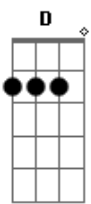

© ukulele-chords.com