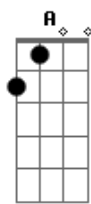

© ukulele-chords.com