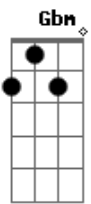

© ukulele-chords.com