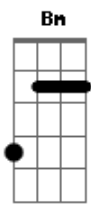

© ukulele-chords.com