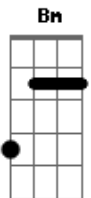

© ukulele-chords.com