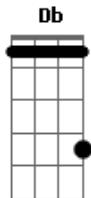

© ukulele-chords.com