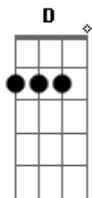

[Instrumental]

Gbm **D** **Bm**

[Verse]

Gbm **D** **Bm**
I guess what I'm trying to say is I need the deep end, keep
imagining meeting,
Gbm **D** **Bm**
Wished away entire lifetimes, unfair we're not somewhere
Gbm **D** **Bm**
Misbehaving for days, great escape
Gbm **D** **Bm**
Lost track of time and space, she's a silver lining climbing
on my desire

[Chorus]

Gbm **D**
I go crazy 'cause here isn't where I wanna be
Gbm **D**
And satisfaction feels like a distant memory

Gbm **D** **Bm** **D** **Bm**
And I can't help myself, all I wanna hear her say is "Are you
mine? "
Gbm **D** **Bm**
Are you mine?
Gbm **D** **Bm**
Are you mine?
Gbm **D** **Bm**
Are you mine? (Oh Are...)

[Instrumental]

Gbm **D** **Bm**

[Verse]

Bm **Bm** **D**
Bm **Gbm** **A**
And the thrill of the chase moves in mysterious ways
Bm **D** **Db**
So in case I'm mistaken,
Bm **D** **Db**
I just wanna hear you say you got me baby
Am **Gbm**
Are you mine?

[Solo]

[Verse]

N.C.
She's a silver lining lone ranger riding through an open space
N.C.
In my mind when she's not right there beside me
Gbm **D** **Bm**
And I go crazy cause here isn't where I wanna be

[Chorus]

Gbm **D** **Bm**
Gbm **D** **Bm**
I go crazy 'cause here isn't where I wanna be
Gbm **D** **Bm**
And satisfaction feels like a distant memory
Gbm
And I can't help myself,
D **Bm** **Gbm** **D** **Bm**
All I wanna hear her say is "Are you mine? "
Gbm **D** **Bm**
Gbm **D** **Bm**
Bm Well, are you mine? (Are you mine tomorrow?)
Bm **Gbm** **D** **Bm**
Bm Are you mine? (Or just mine tonight?)
Gbm **D** **Bm**
Are you mine? (Are you mine tomorrow, or just mine tonight?)

Acordes