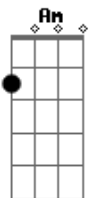

© ukulele-chords.com