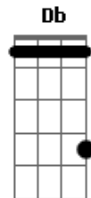

Arctic Monkeys - R U Mine - Acoustic

Tom: D

[Verse]

Gbm **D** **Bm**
Coulda shaped heartaches, come to find ya fall in some velvet
morning
Gbm **D** **Bm**
Years too late, she's a silver lining lone ranger riding
Gbm **D** **Bm**
Through an open space, in my mind when she's not right there
beside me

[Chorus]

Gbm **D**
I go crazy 'cause here isn't where I wanna be
Gbm **D**
And satisfaction feels like a distant memory
Gbm **D** **Bm**
And I can't help myself, all I wanna hear her say is "Are you
mine? "
Gbm **D** **Bm**
Are you mine?
Gbm **D** **Bm**
Are you mine?
Gbm **D** **Bm**
Are you mine? (Oh Are...)

[Instrumental]

Gbm **D** **Bm**

[Verse]

Gbm **D** **Bm**
I guess what I'm trying to say is I need the deep end, keep
imagining meeting,
Gbm **D** **Bm**
Wished away entire lifetimes, unfair we're not somewhere
Gbm **D** **Bm**
Misbehaving for days, great escape
Gbm **D** **Bm**
Lost track of time and space, she's a silver lining climbing
on my desire

[Chorus]

Gbm **D**
I go crazy 'cause here isn't where I wanna be
Gbm **D**
And satisfaction feels like a distant memory

Gbm **D** **Bm** **D** **Bm**
And I can't help myself, all I wanna hear her say is "Are you
mine? "
Gbm **D** **Bm**
Are you mine?
Gbm **D** **Bm**
Are you mine?
Gbm **D** **Bm**
Are you mine? (Oh Are...)

[Instrumental]

Gbm **D** **Bm**

[Verse]

Bm **Bm** **D**
Bm **Gbm** **A**
And the thrill of the chase moves in mysterious ways
Bm **D** **Db**
So in case I'm mistaken,
Bm **D** **Db**
I just wanna hear you say you got me baby
Am **Gbm**
Are you mine?

[Solo]

[Verse]

N.C.
She's a silver lining lone ranger riding through an open space
N.C.
In my mind when she's not right there beside me
Gbm **D** **Bm**
And I go crazy cause here isn't where I wanna be

[Chorus]