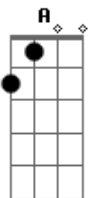

© ukulele-chords.com