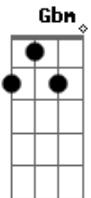

© ukulele-chords.com

© ukulele-chords.com