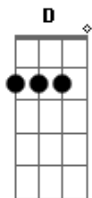

[Instrumental]

Gbm **D** **Bm**

[Verse]

Gbm **D** **Bm**
I guess what I'm trying to say is I need the deep end, keep
imagining meeting,
Gbm **D** **Bm**
Wished away entire lifetimes, unfair we're not somewhere
Gbm **D** **Bm**
Misbehaving for days, great escape
Gbm **D** **Bm**
Lost track of time and space, she's a silver lining climbing
on my desire

[Chorus]

Gbm **D**
I go crazy 'cause here isn't where I wanna be
Gbm **D**
And satisfaction feels like a distant memory

Gbm **D** **Bm** **D** **Bm**
And I can't help myself, all I wanna hear her say is "Are you
mine? "
Gbm **D** **Bm**
Are you mine?
Gbm **D** **Bm**
Are you mine?
Gbm **D** **Bm**
Are you mine? (Oh Are...)

[Instrumental]

Gbm **D** **Bm**

[Verse]

Bm **Bm** **D**
Bm **Gbm** **A**
And the thrill of the chase moves in mysterious ways
Bm **D** **Db**
So in case I'm mistaken,
Bm **D** **Db**
I just wanna hear you say you got me baby
Am **Gbm**
Are you mine?

[Solo]

[Verse]

N.C.
She's a silver lining lone ranger riding through an open space
N.C.
In my mind when she's not right there beside me
Gbm **D** **Bm**
And I go crazy cause here isn't where I wanna be

[Chorus]

Gbm **D** **Bm**
Gbm **D** **Bm**
I go crazy 'cause here isn't where I wanna be
Gbm **D** **Bm**
And satisfaction feels like a distant memory
Gbm
And I can't help myself,
D **Bm** **Gbm** **D** **Bm**
All I wanna hear her say is "Are you mine? "
Gbm **D** **Bm**
Gbm **D** **Bm**
Bm Well, are you mine? (Are you mine tomorrow?)
Gbm **D** **Bm**
Bm Are you mine? (Or just mine tonight?)
Gbm **D** **Bm**
Are you mine? (Are you mine tomorrow, or just mine tonight?)

Acordes