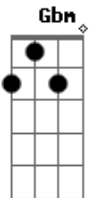

© ukulele-chords.com