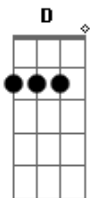

[Instrumental]

Gbm **D** **Bm**

[Verse]

Gbm **D** **Bm**
I guess what I'm trying to say is I need the deep end, keep
imagining meeting,
Gbm **D** **Bm**
Wished away entire lifetimes, unfair we're not somewhere
Gbm **D** **Bm**
Misbehaving for days, great escape
Gbm **D** **Bm**
Lost track of time and space, she's a silver lining climbing
on my desire

[Chorus]

Gbm **D**
I go crazy 'cause here isn't where I wanna be
Gbm **D**
And satisfaction feels like a distant memory

Gbm **D** **Bm** **D** **Bm**
And I can't help myself, all I wanna hear her say is "Are you
mine? "
Gbm **D** **Bm**
Are you mine?
Gbm **D** **Bm**
Are you mine?
Gbm **D** **Bm**
Are you mine? (Oh Are...)

[Instrumental]

Gbm **D** **Bm**

[Verse]

Bm **Bm** **D**
Bm **Gbm** **A**
And the thrill of the chase moves in mysterious ways
Bm **D** **Db**
So in case I'm mistaken,
Bm **D** **Db**
I just wanna hear you say you got me baby
Am **Gbm**
Are you mine?

[Solo]

[Verse]

N.C.
She's a silver lining lone ranger riding through an open space
N.C.
In my mind when she's not right there beside me
Gbm **D** **Bm**
And I go crazy cause here isn't where I wanna be

[Chorus]

Gbm **D** **Bm**
Gbm **D** **Bm**
I go crazy 'cause here isn't where I wanna be
Gbm **D** **Bm**
And satisfaction feels like a distant memory
Gbm
And I can't help myself,
D **Bm** **Gbm** **D** **Bm**
All I wanna hear her say is "Are you mine? "
Gbm **D** **Bm**
Gbm **D** **Bm**
Bm Well, are you mine? (Are you mine tomorrow?)
Gbm **D** **Bm**
Bm Are you mine? (Or just mine tonight?)
Gbm **D** **Bm**
Are you mine? (Are you mine tomorrow, or just mine tonight?)

Acordes