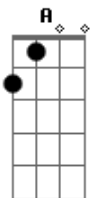

© ukulele-chords.com

© ukulele-chords.com