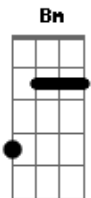

Arctic Monkeys - R U Mine - Acoustic

Tom: D

[Verse]

Gbm **D** **Bm**
Coulda shaped heartaches, come to find ya fall in some velvet
morning
Gbm **D** **Bm**
Years too late, she's a silver lining lone ranger riding
Gbm **D** **Bm**
Through an open space, in my mind when she's not right there
beside me

[Chorus]

Gbm **D**
I go crazy 'cause here isn't where I wanna be
Gbm **D**
And satisfaction feels like a distant memory
Gbm **D** **Bm**
And I can't help myself, all I wanna hear her say is "Are you
mine? "
Gbm **D** **Bm**
Are you mine?
Gbm **D** **Bm**
Are you mine?
Gbm **D** **Bm**
Are you mine? (Oh Are...)

[Instrumental]

Gbm **D** **Bm**

[Verse]

Gbm **D** **Bm**
I guess what I'm trying to say is I need the deep end, keep
imagining meeting,
Gbm **D** **Bm**
Wished away entire lifetimes, unfair we're not somewhere
Gbm **D** **Bm**
Misbehaving for days, great escape
Gbm **D** **Bm**
Lost track of time and space, she's a silver lining climbing
on my desire

[Chorus]

Gbm **D**
I go crazy 'cause here isn't where I wanna be
Gbm **D**
And satisfaction feels like a distant memory

Gbm **D** **Bm** **D** **Bm**
And I can't help myself, all I wanna hear her say is "Are you
mine? "
Gbm **D** **Bm**
Are you mine?
Gbm **D** **Bm**
Are you mine?
Gbm **D** **Bm**
Are you mine? (Oh Are...)

[Instrumental]

Gbm **D** **Bm**

[Verse]

Bm **Bm** **D**
Bm **Gbm** **A**
And the thrill of the chase moves in mysterious ways
Bm **D** **Db**
So in case I'm mistaken,
Bm **D** **Db**
I just wanna hear you say you got me baby
Am **Gbm**
Are you mine?

[Solo]

[Verse]

N.C.
She's a silver lining lone ranger riding through an open space
N.C.
In my mind when she's not right there beside me
Gbm **D** **Bm**
And I go crazy cause here isn't where I wanna be

[Chorus]