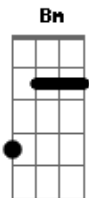

© ukulele-chords.com