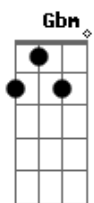

© ukulele-chords.com