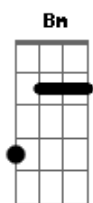

© ukulele-chords.com