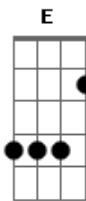

© ukulele-chords.com