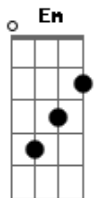

© ukulele-chords.com

© ukulele-chords.com