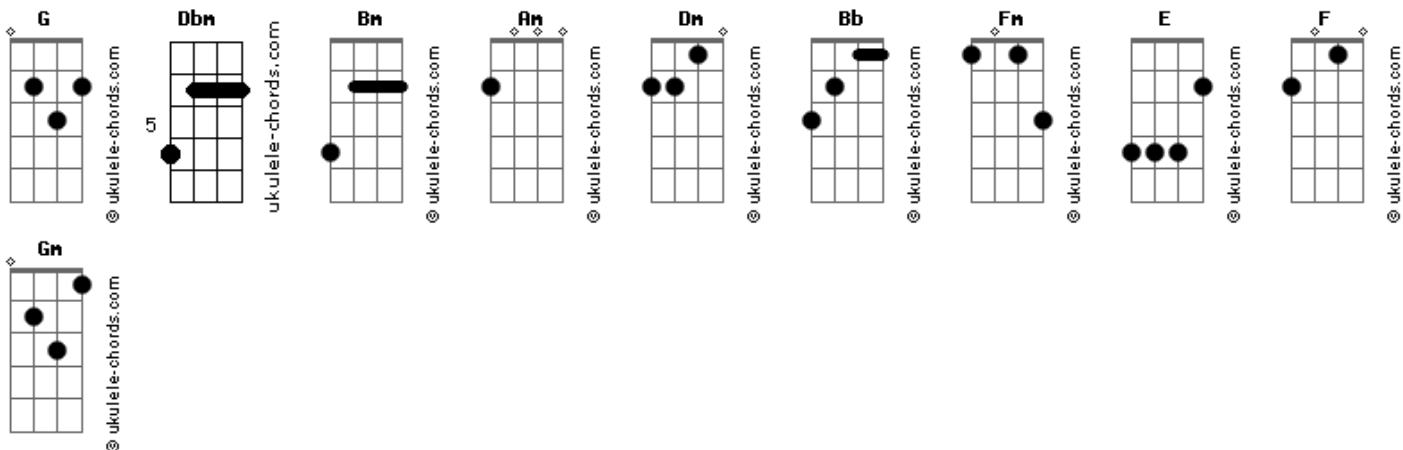

Arctic Monkeys - Mr Schwartz

tom:

Dbm (forma dos acordes no tom de Bm)

Capostrate na 2ª casa

Intro: Am Dm Bb

[Primeira Parte]

G G Am Fm
Put your heavy metal to the test
E Dm Bb
Might be half a love song in it all for you
G G Am Fm
Timing wise it's probably for the best
E Dm
Come here and kiss me now before it gets too cute

[Refrão]

G Dm
Mr. Schwartz is staying strong for the crew
G Dm
Wardrobe's lint-rolling your velveteen suit
G F
Smudging dubbin on your dancing shoes

(Am Dm Bb)

[Segunda Parte]

G G Am Fm
Gradually it's coming into view
E Dm Bb
It's like your little directorial debut
G G Am Fm
As fine a time as any to deduce
E Dm
The fact that neither you or I has ever had a clue

Acordes

[Refrão]

G Dm
Mr. Schwartz is staying strong for the crew
G Dm
Wardrobe's lint-rolling your velveteen suit
G F
Smudging dubbin on your dancing shoes

[Ponte]

E Gm
And if we guess who I'm pretending to be
F
Do we win a prize?
E Gm
Having attempted twice, both incorrectly
F E
Do we get a third try?