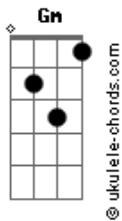

Arctic Monkeys - Mr Schwartz

tom:

Capostrate na 2ª casa Dbm (forma dos acordes no tom de Bm)

Intro: Am Dm Bb

[Primeira Parte]

G G Am Fm7
Put your heavy metal to the test
E Dm Bb
Might be half a love song in it all for you
G G Am Fm7
Timing wise it's probably for the best
E Dm
Come here and kiss me now before it gets too cute

[Refrão]

G Dm
Mr. Schwartz is staying strong for the crew
G Dm
Wardrobe's lint-rolling your velveteen suit
G F
Smudging dubbin on your dancing shoes

(Am Dm Bb)

[Segunda Parte]

G G Am Fm7
Gradually it's coming into view
E Dm Bb
It's like your little directorial debut
G G Am Fm7
As fine a time as any to deduce
E Dm
The fact that neither you or I has ever had a clue

Acordes

[Refrão]

G Dm
Mr. Schwartz is staying strong for the crew
G Dm
Wardrobe's lint-rolling your velveteen suit
G F
Smudging dubbin on your dancing shoes

[Ponte]

E Gm
And if we guess who I'm pretending to be
F
Do we win a prize?
E Gm
Having attempted twice, both incorrectly
F E
Do we get a third try?

(Dm Bb)

[Terceira Parte]

G G Am Fm7
The gloved hand's reaching in to hit the switch
E Dm
There's not one god damn thing that you can do about this

[Refrão]

G Dm
Mr. Schwartz is having tea with the grips
G Dm
Asking after all the wives and the kids
G F
It's at the heart of what the business is