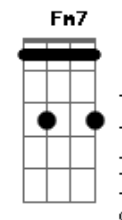

Arctic Monkeys - Mr Schwartz

tom:

Dbm (forma dos acordes no tom de Bm)

Capostrate na 2ª casa

Intro: Am Dm Bb

[Primeira Parte]

G G Am Fm7
Put your heavy metal to the test
E Dm Bb
Might be half a love song in it all for you
G G Am Fm7
Timing wise it's probably for the best
E Dm
Come here and kiss me now before it gets too cute

[Refrão]

G Dm
Mr. Schwartz is staying strong for the crew
G Dm
Wardrobe's lint-rolling your velveteen suit
G F
Smudging dubbin on your dancing shoes

(Am Dm Bb)

[Segunda Parte]

G G Am Fm7
Gradually it's coming into view
E Dm Bb
It's like your little directorial debut
G G Am Fm7
As fine a time as any to deduce
E Dm
The fact that neither you or I has ever had a clue

Acordes

[Refrão]

G Dm
Mr. Schwartz is staying strong for the crew
G Dm
Wardrobe's lint-rolling your velveteen suit
G F
Smudging dubbin on your dancing shoes

[Ponte]

E Gm
And if we guess who I'm pretending to be
F
Do we win a prize?
E Gm
Having attempted twice, both incorrectly
F E
Do we get a third try?

(Dm Bb)

[Terceira Parte]

G G Am Fm7
The gloved hand's reaching in to hit the switch
E Dm
There's not one god damn thing that you can do about this

[Refrão]

G Dm
Mr. Schwartz is having tea with the grips
G Dm
Asking after all the wives and the kids
G F
It's at the heart of what the business is