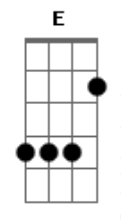

Arctic Monkeys - Mr Schwartz

tom:

Dbm (forma dos acordes no tom de Bm)

Capostrate na 2ª casa

Intro: Am Dm Bb

[Primeira Parte]

G G Am Fm7
Put your heavy metal to the test
E Dm Bb
Might be half a love song in it all for you
G G Am Fm7
Timing wise it's probably for the best
E Dm
Come here and kiss me now before it gets too cute

[Refrão]

G Dm
Mr. Schwartz is staying strong for the crew
G Dm
Wardrobe's lint-rolling your velveteen suit
G F
Smudging dubbin on your dancing shoes

(Am Dm Bb)

[Segunda Parte]

G G Am Fm7
Gradually it's coming into view
E Dm Bb
It's like your little directorial debut
G G Am Fm7
As fine a time as any to deduce
E Dm
The fact that neither you or I has ever had a clue

Acordes

[Refrão]

G Dm
Mr. Schwartz is staying strong for the crew
G Dm
Wardrobe's lint-rolling your velveteen suit
G F
Smudging dubbin on your dancing shoes

[Ponte]

E Gm
And if we guess who I'm pretending to be
F
Do we win a prize?
E Gm
Having attempted twice, both incorrectly
F E
Do we get a third try?

(Dm Bb)

[Terceira Parte]

G G Am Fm7
The gloved hand's reaching in to hit the switch
E Dm
There's not one god damn thing that you can do about this

[Refrão]

G Dm
Mr. Schwartz is having tea with the grips
G Dm
Asking after all the wives and the kids
G F
It's at the heart of what the business is