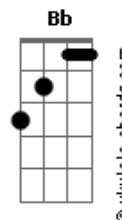

Arctic Monkeys - Mr Schwartz

tom:

Dbm (forma dos acordes no tom de Bm)

Capostrate na 2ª casa

Intro: Am Dm Bb

[Primeira Parte]

G G Am Fm7
Put your heavy metal to the test
E Dm Bb
Might be half a love song in it all for you
G G Am Fm7
Timing wise it's probably for the best
E Dm
Come here and kiss me now before it gets too cute

[Refrão]

G Dm
Mr. Schwartz is staying strong for the crew
G Dm
Wardrobe's lint-rolling your velveteen suit
G F
Smudging dubbin on your dancing shoes

(Am Dm Bb)

[Segunda Parte]

G G Am Fm7
Gradually it's coming into view
E Dm Bb
It's like your little directorial debut
G G Am Fm7
As fine a time as any to deduce
E Dm
The fact that neither you or I has ever had a clue

Acordes

[Refrão]

G Dm
Mr. Schwartz is staying strong for the crew
G Dm
Wardrobe's lint-rolling your velveteen suit
G F
Smudging dubbin on your dancing shoes

[Ponte]

E Gm
And if we guess who I'm pretending to be
F
Do we win a prize?
E Gm
Having attempted twice, both incorrectly
F E
Do we get a third try?

(Dm Bb)

[Terceira Parte]

G G Am Fm7
The gloved hand's reaching in to hit the switch
E Dm
There's not one god damn thing that you can do about this

[Refrão]

G Dm
Mr. Schwartz is having tea with the grips
G Dm
Asking after all the wives and the kids
G F
It's at the heart of what the business is