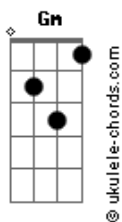

Arctic Monkeys - Mr Schwartz

tom:

Dbm (forma dos acordes no tom de Bm)

Capostrate na 2ª casa

Intro: Am Dm Bb

[Primeira Parte]

G G Am Fm7
Put your heavy metal to the test
E Dm Bb
Might be half a love song in it all for you
G G Am Fm7
Timing wise it's probably for the best
E Dm
Come here and kiss me now before it gets too cute

[Refrão]

G Dm
Mr. Schwartz is staying strong for the crew
G Dm
Wardrobe's lint-rolling your velveteen suit
G F
Smudging dubbin on your dancing shoes

(Am Dm Bb)

[Segunda Parte]

G G Am Fm7
Gradually it's coming into view
E Dm Bb
It's like your little directorial debut
G G Am Fm7
As fine a time as any to deduce
E Dm
The fact that neither you or I has ever had a clue

Acordes

[Refrão]

G Dm
Mr. Schwartz is staying strong for the crew
G Dm
Wardrobe's lint-rolling your velveteen suit
G F
Smudging dubbin on your dancing shoes

[Ponte]

E Gm
And if we guess who I'm pretending to be
F
Do we win a prize?
E Gm
Having attempted twice, both incorrectly
F E
Do we get a third try?

(Dm Bb)

[Terceira Parte]

G G Am Fm7
The gloved hand's reaching in to hit the switch
E Dm
There's not one god damn thing that you can do about this

[Refrão]

G Dm
Mr. Schwartz is having tea with the grips
G Dm
Asking after all the wives and the kids
G F
It's at the heart of what the business is