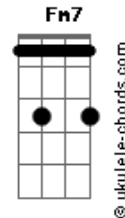

Arctic Monkeys - Mr Schwartz

tom:

Dbm (forma dos acordes no tom de Bm)

Capostrate na 2ª casa
Intro: Am Dm Bb

[Primeira Parte]

G G Am Fm7
Put your heavy metal to the test
E Dm Bb
Might be half a love song in it all for you
G G Am Fm7
Timing wise it's probably for the best
E Dm
Come here and kiss me now before it gets too cute

[Refrão]

G Dm
Mr. Schwartz is staying strong for the crew
G Dm
Wardrobe's lint-rolling your velveteen suit
G F
Smudging dubbin on your dancing shoes

(Am Dm Bb)

[Segunda Parte]

G G Am Fm7
Gradually it's coming into view
E Dm Bb
It's like your little directorial debut
G G Am Fm7
As fine a time as any to deduce
E Dm
The fact that neither you or I has ever had a clue

Acordes

[Refrão]

G Dm
Mr. Schwartz is staying strong for the crew
G Dm
Wardrobe's lint-rolling your velveteen suit
G F
Smudging dubbin on your dancing shoes

[Ponte]

E Gm
And if we guess who I'm pretending to be
F
Do we win a prize?
E Gm
Having attempted twice, both incorrectly
F E
Do we get a third try?

(Dm Bb)

[Terceira Parte]

G G Am Fm7
The gloved hand's reaching in to hit the switch
E Dm
There's not one god damn thing that you can do about this

[Refrão]

G Dm
Mr. Schwartz is having tea with the grips
G Dm
Asking after all the wives and the kids
G F
It's at the heart of what the business is