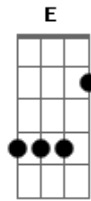

© ukulele-chords.com