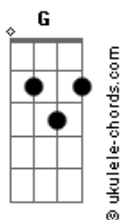

Arctic Monkeys - Mr Schwartz

tom:

Dbm (forma dos acordes no tom de Bm)

Capostrate na 2ª casa

Intro: Am Dm Bb

[Primeira Parte]

G G Am Fm7
Put your heavy metal to the test
E Dm Bb
Might be half a love song in it all for you
G G Am Fm7
Timing wise it's probably for the best
E Dm
Come here and kiss me now before it gets too cute

[Refrão]

G Dm
Mr. Schwartz is staying strong for the crew
G Dm
Wardrobe's lint-rolling your velveteen suit
G F
Smudging dubbin on your dancing shoes

(Am Dm Bb)

[Segunda Parte]

G G Am Fm7
Gradually it's coming into view
E Dm Bb
It's like your little directorial debut
G G Am Fm7
As fine a time as any to deduce
E Dm
The fact that neither you or I has ever had a clue

Acordes

[Refrão]

G Dm
Mr. Schwartz is staying strong for the crew
G Dm
Wardrobe's lint-rolling your velveteen suit
G F
Smudging dubbin on your dancing shoes

[Ponte]

E Gm
And if we guess who I'm pretending to be
F
Do we win a prize?
E Gm
Having attempted twice, both incorrectly
F E
Do we get a third try?

(Dm Bb)

[Terceira Parte]

G G Am Fm7
The gloved hand's reaching in to hit the switch
E Dm
There's not one god damn thing that you can do about this

[Refrão]

G Dm
Mr. Schwartz is having tea with the grips
G Dm
Asking after all the wives and the kids
G F
It's at the heart of what the business is