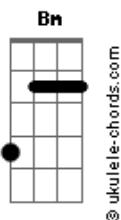

Arctic Monkeys - Mr Schwartz

tom:

Dbm (forma dos acordes no tom de Bm)

Capostrate na 2ª casa

Intro: Am Dm Bb

[Primeira Parte]

G G Am Fm7
Put your heavy metal to the test
E Dm Bb
Might be half a love song in it all for you
G G Am Fm7
Timing wise it's probably for the best
E Dm
Come here and kiss me now before it gets too cute

[Refrão]

G Dm
Mr. Schwartz is staying strong for the crew
G Dm
Wardrobe's lint-rolling your velveteen suit
G F
Smudging dubbin on your dancing shoes

(Am Dm Bb)

[Segunda Parte]

G G Am Fm7
Gradually it's coming into view
E Dm Bb
It's like your little directorial debut
G G Am Fm7
As fine a time as any to deduce
E Dm
The fact that neither you or I has ever had a clue

Acordes

[Refrão]

G Dm
Mr. Schwartz is staying strong for the crew
G Dm
Wardrobe's lint-rolling your velveteen suit
G F
Smudging dubbin on your dancing shoes

[Ponte]

E Gm
And if we guess who I'm pretending to be
F
Do we win a prize?
E Gm
Having attempted twice, both incorrectly
F E
Do we get a third try?

(Dm Bb)

[Terceira Parte]

G G Am Fm7
The gloved hand's reaching in to hit the switch
E Dm
There's not one god damn thing that you can do about this

[Refrão]

G Dm
Mr. Schwartz is having tea with the grips
G Dm
Asking after all the wives and the kids
G F
It's at the heart of what the business is