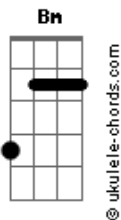

Arctic Monkeys - Mr Schwartz

tom:

Capostrate na 2ª casa Dbm (forma dos acordes no tom de Bm)

Intro: Am Dm Bb

[Primeira Parte]

G G Am Fm7
Put your heavy metal to the test
E Dm Bb
Might be half a love song in it all for you
G G Am Fm7
Timing wise it's probably for the best
E Dm
Come here and kiss me now before it gets too cute

[Refrão]

G Dm
Mr. Schwartz is staying strong for the crew
G Dm
Wardrobe's lint-rolling your velveteen suit
G F
Smudging dubbin on your dancing shoes

(Am Dm Bb)

[Segunda Parte]

G G Am Fm7
Gradually it's coming into view
E Dm Bb
It's like your little directorial debut
G G Am Fm7
As fine a time as any to deduce
E Dm
The fact that neither you or I has ever had a clue

Acordes

[Refrão]

G Dm
Mr. Schwartz is staying strong for the crew
G Dm
Wardrobe's lint-rolling your velveteen suit
G F
Smudging dubbin on your dancing shoes

[Ponte]

E Gm
And if we guess who I'm pretending to be
F
Do we win a prize?
E Gm
Having attempted twice, both incorrectly
F E
Do we get a third try?

(Dm Bb)

[Terceira Parte]

G G Am Fm7
The gloved hand's reaching in to hit the switch
E Dm
There's not one god damn thing that you can do about this

[Refrão]

G Dm
Mr. Schwartz is having tea with the grips
G Dm
Asking after all the wives and the kids
G F
It's at the heart of what the business is