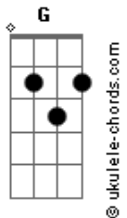

Arctic Monkeys - Mr Schwartz

tom:

Dbm (forma dos acordes no tom de Bm)

Capostrate na 2ª casa
Intro: Am Dm Bb

[Primeira Parte]

G G Am Fm7
Put your heavy metal to the test
E Dm Bb
Might be half a love song in it all for you
G G Am Fm7
Timing wise it's probably for the best
E Dm
Come here and kiss me now before it gets too cute

[Refrão]

G Dm
Mr. Schwartz is staying strong for the crew
G Dm
Wardrobe's lint-rolling your velveteen suit
G F
Smudging dubbin on your dancing shoes

(Am Dm Bb)

[Segunda Parte]

G G Am Fm7
Gradually it's coming into view
E Dm Bb
It's like your little directorial debut
G G Am Fm7
As fine a time as any to deduce
E Dm
The fact that neither you or I has ever had a clue

Acordes

[Refrão]

G Dm
Mr. Schwartz is staying strong for the crew
G Dm
Wardrobe's lint-rolling your velveteen suit
G F
Smudging dubbin on your dancing shoes

[Ponte]

E Gm
And if we guess who I'm pretending to be
F
Do we win a prize?
E Gm
Having attempted twice, both incorrectly
F E
Do we get a third try?

(Dm Bb)

[Terceira Parte]

G G Am Fm7
The gloved hand's reaching in to hit the switch
E Dm
There's not one god damn thing that you can do about this

[Refrão]

G Dm
Mr. Schwartz is having tea with the grips
G Dm
Asking after all the wives and the kids
G F
It's at the heart of what the business is