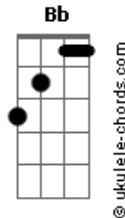

Arctic Monkeys - Mr Schwartz

tom:

Dbm (forma dos acordes no tom de Bm)

Capostrate na 2ª casa
Intro: Am Dm Bb

[Primeira Parte]

G G Am Fm7
Put your heavy metal to the test
E Dm Bb
Might be half a love song in it all for you
G G Am Fm7
Timing wise it's probably for the best
E Dm
Come here and kiss me now before it gets too cute

[Refrão]

G Dm
Mr. Schwartz is staying strong for the crew
G Dm
Wardrobe's lint-rolling your velveteen suit
G F
Smudging dubbin on your dancing shoes

(Am Dm Bb)

[Segunda Parte]

G G Am Fm7
Gradually it's coming into view
E Dm Bb
It's like your little directorial debut
G G Am Fm7
As fine a time as any to deduce
E Dm
The fact that neither you or I has ever had a clue

Acordes

[Refrão]

G Dm
Mr. Schwartz is staying strong for the crew
G Dm
Wardrobe's lint-rolling your velveteen suit
G F
Smudging dubbin on your dancing shoes

[Ponte]

E Gm
And if we guess who I'm pretending to be
F
Do we win a prize?
E Gm
Having attempted twice, both incorrectly
F E
Do we get a third try?

(Dm Bb)

[Terceira Parte]

G G Am Fm7
The gloved hand's reaching in to hit the switch
E Dm
There's not one god damn thing that you can do about this

[Refrão]

G Dm
Mr. Schwartz is having tea with the grips
G Dm
Asking after all the wives and the kids
G F
It's at the heart of what the business is