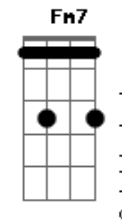

Arctic Monkeys - Mr Schwartz

tom:

Capostrate na 2ª casa Dbm (forma dos acordes no tom de Bm)

Intro: Am Dm Bb

[Primeira Parte]

G G Am Fm7
Put your heavy metal to the test
E Dm Bb
Might be half a love song in it all for you
G G Am Fm7
Timing wise it's probably for the best
E Dm
Come here and kiss me now before it gets too cute

[Refrão]

G Dm
Mr. Schwartz is staying strong for the crew
G Dm
Wardrobe's lint-rolling your velveteen suit
G F
Smudging dubbin on your dancing shoes

(Am Dm Bb)

[Segunda Parte]

G G Am Fm7
Gradually it's coming into view
E Dm Bb
It's like your little directorial debut
G G Am Fm7
As fine a time as any to deduce
E Dm
The fact that neither you or I has ever had a clue

Acordes

[Refrão]

G Dm
Mr. Schwartz is staying strong for the crew
G Dm
Wardrobe's lint-rolling your velveteen suit
G F
Smudging dubbin on your dancing shoes

[Ponte]

E Gm
And if we guess who I'm pretending to be
F
Do we win a prize?
E Gm
Having attempted twice, both incorrectly
F E
Do we get a third try?

(Dm Bb)

[Terceira Parte]

G G Am Fm7
The gloved hand's reaching in to hit the switch
E Dm
There's not one god damn thing that you can do about this

[Refrão]

G Dm
Mr. Schwartz is having tea with the grips
G Dm
Asking after all the wives and the kids
G F
It's at the heart of what the business is