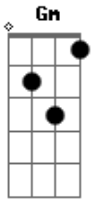

© ukulele-chords.com

[Refrão]

G Dm
Mr. Schwartz is staying strong for the crew
G Dm
Wardrobe's lint-rolling your velveteen suit
G F
Smudging dubbin on your dancing shoes

[Ponte]

E Gm
And if we guess who I'm pretending to be
F
Do we win a prize?
E Gm
Having attempted twice, both incorrectly
F E
Do we get a third try?

(Dm Bb)

[Terceira Parte]

G G Am Fm7
The gloved hand's reaching in to hit the switch
E Dm
There's not one god damn thing that you can do about this

[Refrão]

G Dm
Mr. Schwartz is having tea with the grips
G Dm
Asking after all the wives and the kids
G F
It's at the heart of what the business is