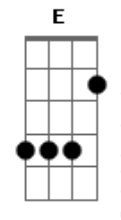

Arctic Monkeys - Mr Schwartz

tom:

Capostrate na 2ª casa Dbm (forma dos acordes no tom de Bm)

Intro: Am Dm Bb

[Primeira Parte]

G G Am Fm7
Put your heavy metal to the test
E Dm Bb
Might be half a love song in it all for you
G G Am Fm7
Timing wise it's probably for the best
E Dm
Come here and kiss me now before it gets too cute

[Refrão]

G Dm
Mr. Schwartz is staying strong for the crew
G Dm
Wardrobe's lint-rolling your velveteen suit
G F
Smudging dubbin on your dancing shoes

(Am Dm Bb)

[Segunda Parte]

G G Am Fm7
Gradually it's coming into view
E Dm Bb
It's like your little directorial debut
G G Am Fm7
As fine a time as any to deduce
E Dm
The fact that neither you or I has ever had a clue

Acordes

[Refrão]

G Dm
Mr. Schwartz is staying strong for the crew
G Dm
Wardrobe's lint-rolling your velveteen suit
G F
Smudging dubbin on your dancing shoes

[Ponte]

E Gm
And if we guess who I'm pretending to be
F
Do we win a prize?
E Gm
Having attempted twice, both incorrectly
F E
Do we get a third try?

(Dm Bb)

[Terceira Parte]

G G Am Fm7
The gloved hand's reaching in to hit the switch
E Dm
There's not one god damn thing that you can do about this

[Refrão]

G Dm
Mr. Schwartz is having tea with the grips
G Dm
Asking after all the wives and the kids
G F
It's at the heart of what the business is