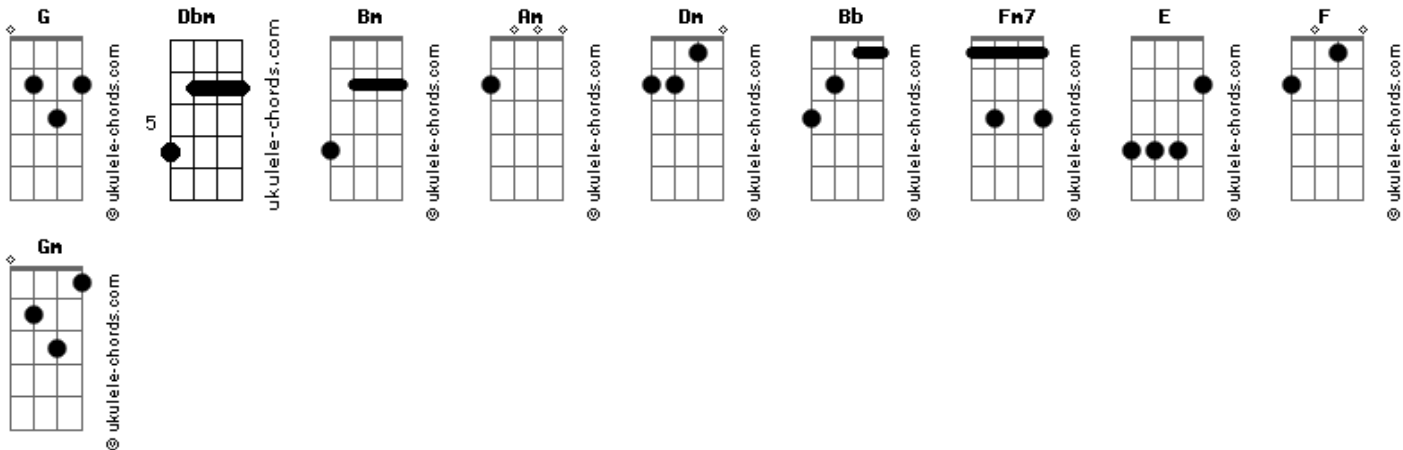

Arctic Monkeys - Mr Schwartz

tom:

Capostrate na 2ª casa Dbm (forma dos acordes no tom de Bm)

Intro: Am Dm Bb

[Primeira Parte]

G G Am Fm7
Put your heavy metal to the test
E Dm Bb
Might be half a love song in it all for you
G G Am Fm7
Timing wise it's probably for the best
E Dm
Come here and kiss me now before it gets too cute

[Refrão]

G Dm
Mr. Schwartz is staying strong for the crew
G Dm
Wardrobe's lint-rolling your velveteen suit
G F
Smudging dubbin on your dancing shoes

(Am Dm Bb)

[Segunda Parte]

G G Am Fm7
Gradually it's coming into view
E Dm Bb
It's like your little directorial debut
G G Am Fm7
As fine a time as any to deduce
E Dm
The fact that neither you or I has ever had a clue

Acordes

[Refrão]

G Dm
Mr. Schwartz is staying strong for the crew
G Dm
Wardrobe's lint-rolling your velveteen suit
G F
Smudging dubbin on your dancing shoes

[Ponte]

E Gm
And if we guess who I'm pretending to be
F
Do we win a prize?
E Gm
Having attempted twice, both incorrectly
F E
Do we get a third try?

(Dm Bb)

[Terceira Parte]

G G Am Fm7
The gloved hand's reaching in to hit the switch
E Dm
There's not one god damn thing that you can do about this

[Refrão]

G Dm
Mr. Schwartz is having tea with the grips
G Dm
Asking after all the wives and the kids
G F
It's at the heart of what the business is