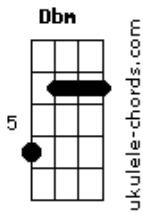

Arctic Monkeys - Mr Schwartz

tom:

Capostrate na 2ª casa Dbm (forma dos acordes no tom de Bm)

Intro: Am Dm Bb

[Primeira Parte]

G G Am Fm7
Put your heavy metal to the test
E Dm Bb
Might be half a love song in it all for you
G G Am Fm7
Timing wise it's probably for the best
E Dm
Come here and kiss me now before it gets too cute

[Refrão]

G Dm
Mr. Schwartz is staying strong for the crew
G Dm
Wardrobe's lint-rolling your velveteen suit
G F
Smudging dubbin on your dancing shoes

(Am Dm Bb)

[Segunda Parte]

G G Am Fm7
Gradually it's coming into view
E Dm Bb
It's like your little directorial debut
G G Am Fm7
As fine a time as any to deduce
E Dm
The fact that neither you or I has ever had a clue

Acordes

[Refrão]

G Dm
Mr. Schwartz is staying strong for the crew
G Dm
Wardrobe's lint-rolling your velveteen suit
G F
Smudging dubbin on your dancing shoes

[Ponte]

E Gm
And if we guess who I'm pretending to be
F
Do we win a prize?
E Gm
Having attempted twice, both incorrectly
F E
Do we get a third try?

(Dm Bb)

[Terceira Parte]

G G Am Fm7
The gloved hand's reaching in to hit the switch
E Dm
There's not one god damn thing that you can do about this

[Refrão]

G Dm
Mr. Schwartz is having tea with the grips
G Dm
Asking after all the wives and the kids
G F
It's at the heart of what the business is