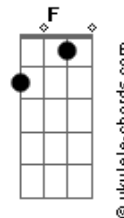

Arctic Monkeys - Mr Schwartz

tom:

Dbm (forma dos acordes no tom de Bm)

Capostrate na 2ª casa
Intro: Am Dm Bb

[Primeira Parte]

G G Am Fm7
Put your heavy metal to the test
E Dm Bb
Might be half a love song in it all for you
G G Am Fm7
Timing wise it's probably for the best
E Dm
Come here and kiss me now before it gets too cute

[Refrão]

G Dm
Mr. Schwartz is staying strong for the crew
G Dm
Wardrobe's lint-rolling your velveteen suit
G F
Smudging dubbin on your dancing shoes

(Am Dm Bb)

[Segunda Parte]

G G Am Fm7
Gradually it's coming into view
E Dm Bb
It's like your little directorial debut
G G Am Fm7
As fine a time as any to deduce
E Dm
The fact that neither you or I has ever had a clue

Acordes

[Refrão]

G Dm
Mr. Schwartz is staying strong for the crew
G Dm
Wardrobe's lint-rolling your velveteen suit
G F
Smudging dubbin on your dancing shoes

[Ponte]

E Gm
And if we guess who I'm pretending to be
F
Do we win a prize?
E Gm
Having attempted twice, both incorrectly
F E
Do we get a third try?

(Dm Bb)

[Terceira Parte]

G G Am Fm7
The gloved hand's reaching in to hit the switch
E Dm
There's not one god damn thing that you can do about this

[Refrão]

G Dm
Mr. Schwartz is having tea with the grips
G Dm
Asking after all the wives and the kids
G F
It's at the heart of what the business is