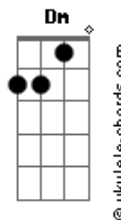

Arctic Monkeys - Mr Schwartz

tom:

Capostrate na 2ª casa Dbm (forma dos acordes no tom de Bm)

Intro: Am Dm Bb

[Primeira Parte]

G G Am Fm7
Put your heavy metal to the test
E Dm Bb
Might be half a love song in it all for you
G G Am Fm7
Timing wise it's probably for the best
E Dm
Come here and kiss me now before it gets too cute

[Refrão]

G Dm
Mr. Schwartz is staying strong for the crew
G Dm
Wardrobe's lint-rolling your velveteen suit
G F
Smudging dubbin on your dancing shoes

(Am Dm Bb)

[Segunda Parte]

G G Am Fm7
Gradually it's coming into view
E Dm Bb
It's like your little directorial debut
G G Am Fm7
As fine a time as any to deduce
E Dm
The fact that neither you or I has ever had a clue

Acordes

[Refrão]

G Dm
Mr. Schwartz is staying strong for the crew
G Dm
Wardrobe's lint-rolling your velveteen suit
G F
Smudging dubbin on your dancing shoes

[Ponte]

E Gm
And if we guess who I'm pretending to be
F
Do we win a prize?
E Gm
Having attempted twice, both incorrectly
F E
Do we get a third try?

(Dm Bb)

[Terceira Parte]

G G Am Fm7
The gloved hand's reaching in to hit the switch
E Dm
There's not one god damn thing that you can do about this

[Refrão]

G Dm
Mr. Schwartz is having tea with the grips
G Dm
Asking after all the wives and the kids
G F
It's at the heart of what the business is