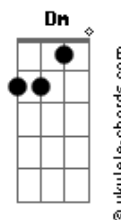

Arctic Monkeys - Mr Schwartz

tom:

Dbm (forma dos acordes no tom de Bm)

Capostrate na 2ª casa

Intro: Am Dm Bb

[Primeira Parte]

G G Am Fm7
Put your heavy metal to the test
E Dm Bb
Might be half a love song in it all for you
G G Am Fm7
Timing wise it's probably for the best
E Dm
Come here and kiss me now before it gets too cute

[Refrão]

G Dm
Mr. Schwartz is staying strong for the crew
G Dm
Wardrobe's lint-rolling your velveteen suit
G F
Smudging dubbin on your dancing shoes

(Am Dm Bb)

[Segunda Parte]

G G Am Fm7
Gradually it's coming into view
E Dm Bb
It's like your little directorial debut
G G Am Fm7
As fine a time as any to deduce
E Dm
The fact that neither you or I has ever had a clue

Acordes

[Refrão]

G Dm
Mr. Schwartz is staying strong for the crew
G Dm
Wardrobe's lint-rolling your velveteen suit
G F
Smudging dubbin on your dancing shoes

[Ponte]

E Gm
And if we guess who I'm pretending to be
F
Do we win a prize?
E Gm
Having attempted twice, both incorrectly
F E
Do we get a third try?

(Dm Bb)

[Terceira Parte]

G G Am Fm7
The gloved hand's reaching in to hit the switch
E Dm
There's not one god damn thing that you can do about this

[Refrão]

G Dm
Mr. Schwartz is having tea with the grips
G Dm
Asking after all the wives and the kids
G F
It's at the heart of what the business is