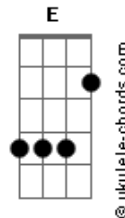

Arctic Monkeys - Mr Schwartz

tom:

Dbm (forma dos acordes no tom de Bm)

Capostrate na 2ª casa
Intro: Am Dm Bb

[Primeira Parte]

G G Am Fm7
Put your heavy metal to the test
E Dm Bb
Might be half a love song in it all for you
G G Am Fm7
Timing wise it's probably for the best
E Dm
Come here and kiss me now before it gets too cute

[Refrão]

G Dm
Mr. Schwartz is staying strong for the crew
G Dm
Wardrobe's lint-rolling your velveteen suit
G F
Smudging dubbin on your dancing shoes

(Am Dm Bb)

[Segunda Parte]

G G Am Fm7
Gradually it's coming into view
E Dm Bb
It's like your little directorial debut
G G Am Fm7
As fine a time as any to deduce
E Dm
The fact that neither you or I has ever had a clue

Acordes

[Refrão]

G Dm
Mr. Schwartz is staying strong for the crew
G Dm
Wardrobe's lint-rolling your velveteen suit
G F
Smudging dubbin on your dancing shoes

[Ponte]

E Gm
And if we guess who I'm pretending to be
F
Do we win a prize?
E Gm
Having attempted twice, both incorrectly
F E
Do we get a third try?

(Dm Bb)

[Terceira Parte]

G G Am Fm7
The gloved hand's reaching in to hit the switch
E Dm
There's not one god damn thing that you can do about this

[Refrão]

G Dm
Mr. Schwartz is having tea with the grips
G Dm
Asking after all the wives and the kids
G F
It's at the heart of what the business is