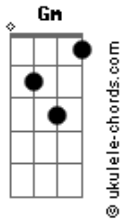

Arctic Monkeys - Mr Schwartz

tom:

Dbm (forma dos acordes no tom de Bm)

Capostrate na 2ª casa
Intro: Am Dm Bb

[Primeira Parte]

G G Am Fm7
Put your heavy metal to the test
E Dm Bb
Might be half a love song in it all for you
G G Am Fm7
Timing wise it's probably for the best
E Dm
Come here and kiss me now before it gets too cute

[Refrão]

G Dm
Mr. Schwartz is staying strong for the crew
G Dm
Wardrobe's lint-rolling your velveteen suit
G F
Smudging dubbin on your dancing shoes

(Am Dm Bb)

[Segunda Parte]

G G Am Fm7
Gradually it's coming into view
E Dm Bb
It's like your little directorial debut
G G Am Fm7
As fine a time as any to deduce
E Dm
The fact that neither you or I has ever had a clue

Acordes

[Refrão]

G Dm
Mr. Schwartz is staying strong for the crew
G Dm
Wardrobe's lint-rolling your velveteen suit
G F
Smudging dubbin on your dancing shoes

[Ponte]

E Gm
And if we guess who I'm pretending to be
F
Do we win a prize?
E Gm
Having attempted twice, both incorrectly
F E
Do we get a third try?

(Dm Bb)

[Terceira Parte]

G G Am Fm7
The gloved hand's reaching in to hit the switch
E Dm
There's not one god damn thing that you can do about this

[Refrão]

G Dm
Mr. Schwartz is having tea with the grips
G Dm
Asking after all the wives and the kids
G F
It's at the heart of what the business is