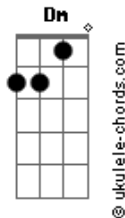

Arctic Monkeys - Mr Schwartz

tom:

Dbm (forma dos acordes no tom de Bm)

Capostrate na 2ª casa
Intro: Am Dm Bb

[Primeira Parte]

G G Am Fm7
Put your heavy metal to the test
E Dm Bb
Might be half a love song in it all for you
G G Am Fm7
Timing wise it's probably for the best
E Dm
Come here and kiss me now before it gets too cute

[Refrão]

G Dm
Mr. Schwartz is staying strong for the crew
G Dm
Wardrobe's lint-rolling your velveteen suit
G F
Smudging dubbin on your dancing shoes

(Am Dm Bb)

[Segunda Parte]

G G Am Fm7
Gradually it's coming into view
E Dm Bb
It's like your little directorial debut
G G Am Fm7
As fine a time as any to deduce
E Dm
The fact that neither you or I has ever had a clue

Acordes

[Refrão]

G Dm
Mr. Schwartz is staying strong for the crew
G Dm
Wardrobe's lint-rolling your velveteen suit
G F
Smudging dubbin on your dancing shoes

[Ponte]

E Gm
And if we guess who I'm pretending to be
F
Do we win a prize?
E Gm
Having attempted twice, both incorrectly
F E
Do we get a third try?

(Dm Bb)

[Terceira Parte]

G G Am Fm7
The gloved hand's reaching in to hit the switch
E Dm
There's not one god damn thing that you can do about this

[Refrão]

G Dm
Mr. Schwartz is having tea with the grips
G Dm
Asking after all the wives and the kids
G F
It's at the heart of what the business is