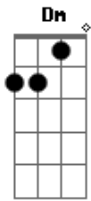

© ukulele-chords.com