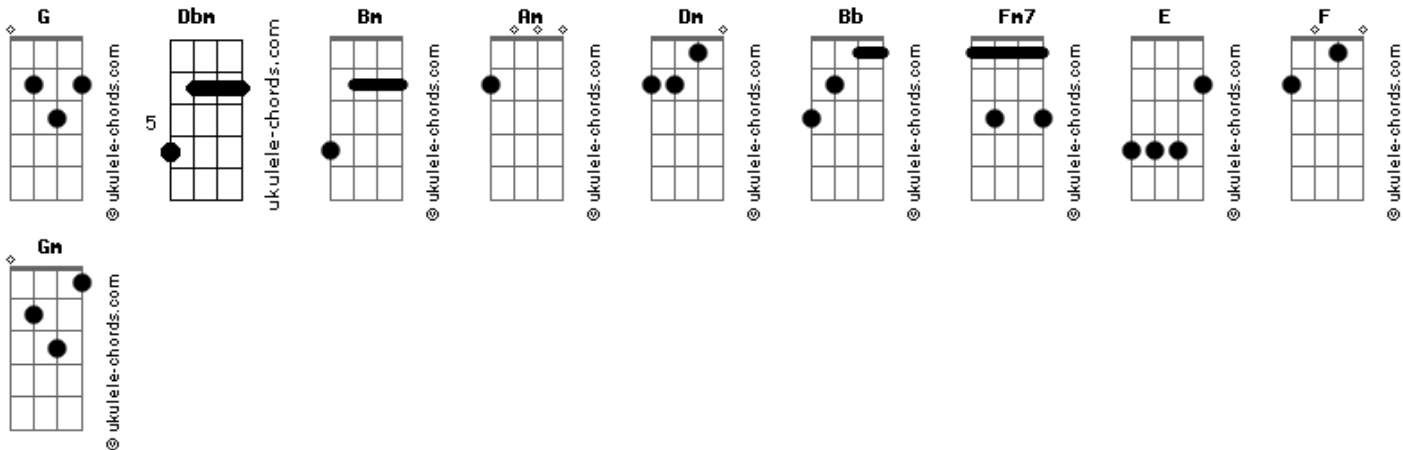

# Arctic Monkeys - Mr Schwartz

tom:

Capostrate na 2ª casa Dbm (forma dos acordes no tom de Bm )

Intro: Am Dm Bb

[Primeira Parte]

G G Am Fm7  
Put your heavy metal to the test  
E Dm Bb  
Might be half a love song in it all for you  
G G Am Fm7  
Timing wise it's probably for the best  
E Dm  
Come here and kiss me now before it gets too cute

[Refrão]

G Dm  
Mr. Schwartz is staying strong for the crew  
G Dm  
Wardrobe's lint-rolling your velveteen suit  
G F  
Smudging dubbin on your dancing shoes

( Am Dm Bb )

[Segunda Parte]

G G Am Fm7  
Gradually it's coming into view  
E Dm Bb  
It's like your little directorial debut  
G G Am Fm7  
As fine a time as any to deduce  
E Dm  
The fact that neither you or I has ever had a clue

## Acordes

[Refrão]

G Dm  
Mr. Schwartz is staying strong for the crew  
G Dm  
Wardrobe's lint-rolling your velveteen suit  
G F  
Smudging dubbin on your dancing shoes

[Ponte]

E Gm  
And if we guess who I'm pretending to be  
F  
Do we win a prize?  
E Gm  
Having attempted twice, both incorrectly  
F E  
Do we get a third try?