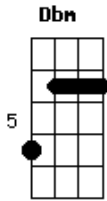

© ukulele-chords.com