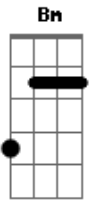

© ukulele-chords.com