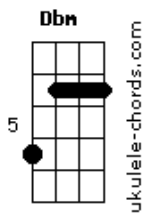

Arctic Monkeys - Mr Schwartz

tom:

Dbm (forma dos acordes no tom de Bm)

Capostrate na 2ª casa

Intro: Am Dm Bb

[Primeira Parte]

G G Am Fm7
Put your heavy metal to the test
E Dm Bb
Might be half a love song in it all for you
G G Am Fm7
Timing wise it's probably for the best
E Dm
Come here and kiss me now before it gets too cute

[Refrão]

G Dm
Mr. Schwartz is staying strong for the crew
G Dm
Wardrobe's lint-rolling your velveteen suit
G F
Smudging dubbin on your dancing shoes

(Am Dm Bb)

[Segunda Parte]

G G Am Fm7
Gradually it's coming into view
E Dm Bb
It's like your little directorial debut
G G Am Fm7
As fine a time as any to deduce
E Dm
The fact that neither you or I has ever had a clue

Acordes

[Refrão]

G Dm
Mr. Schwartz is staying strong for the crew
G Dm
Wardrobe's lint-rolling your velveteen suit
G F
Smudging dubbin on your dancing shoes

[Ponte]

E Gm
And if we guess who I'm pretending to be
F
Do we win a prize?
E Gm
Having attempted twice, both incorrectly
F E
Do we get a third try?

(Dm Bb)

[Terceira Parte]

G G Am Fm7
The gloved hand's reaching in to hit the switch
E Dm
There's not one god damn thing that you can do about this

[Refrão]

G Dm
Mr. Schwartz is having tea with the grips
G Dm
Asking after all the wives and the kids
G F
It's at the heart of what the business is