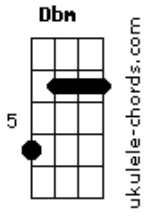

Arctic Monkeys - Mr Schwartz

tom:

Dbm (forma dos acordes no tom de Bm)

Capostrate na 2ª casa
Intro: Am Dm Bb

[Primeira Parte]

G G Am Fm7
Put your heavy metal to the test
E Dm Bb
Might be half a love song in it all for you
G G Am Fm7
Timing wise it's probably for the best
E Dm
Come here and kiss me now before it gets too cute

[Refrão]

G Dm
Mr. Schwartz is staying strong for the crew
G Dm
Wardrobe's lint-rolling your velveteen suit
G F
Smudging dubbin on your dancing shoes

(Am Dm Bb)

[Segunda Parte]

G G Am Fm7
Gradually it's coming into view
E Dm Bb
It's like your little directorial debut
G G Am Fm7
As fine a time as any to deduce
E Dm
The fact that neither you or I has ever had a clue

Acordes

[Refrão]

G Dm
Mr. Schwartz is staying strong for the crew
G Dm
Wardrobe's lint-rolling your velveteen suit
G F
Smudging dubbin on your dancing shoes

[Ponte]

E Gm
And if we guess who I'm pretending to be
F
Do we win a prize?
E Gm
Having attempted twice, both incorrectly
F E
Do we get a third try?

(Dm Bb)

[Terceira Parte]

G G Am Fm7
The gloved hand's reaching in to hit the switch
E Dm
There's not one god damn thing that you can do about this

[Refrão]

G Dm
Mr. Schwartz is having tea with the grips
G Dm
Asking after all the wives and the kids
G F
It's at the heart of what the business is