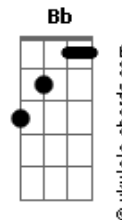

Arctic Monkeys - Mr Schwartz

tom:

Capostrate na 2ª casa Dbm (forma dos acordes no tom de Bm)

Intro: Am Dm Bb

[Primeira Parte]

G G Am Fm7
Put your heavy metal to the test
E Dm Bb
Might be half a love song in it all for you
G G Am Fm7
Timing wise it's probably for the best
E Dm
Come here and kiss me now before it gets too cute

[Refrão]

G Dm
Mr. Schwartz is staying strong for the crew
G Dm
Wardrobe's lint-rolling your velveteen suit
G F
Smudging dubbin on your dancing shoes

(Am Dm Bb)

[Segunda Parte]

G G Am Fm7
Gradually it's coming into view
E Dm Bb
It's like your little directorial debut
G G Am Fm7
As fine a time as any to deduce
E Dm
The fact that neither you or I has ever had a clue

Acordes

[Refrão]

G Dm
Mr. Schwartz is staying strong for the crew
G Dm
Wardrobe's lint-rolling your velveteen suit
G F
Smudging dubbin on your dancing shoes

[Ponte]

E Gm
And if we guess who I'm pretending to be
F
Do we win a prize?
E Gm
Having attempted twice, both incorrectly
F E
Do we get a third try?

(Dm Bb)

[Terceira Parte]

G G Am Fm7
The gloved hand's reaching in to hit the switch
E Dm
There's not one god damn thing that you can do about this

[Refrão]

G Dm
Mr. Schwartz is having tea with the grips
G Dm
Asking after all the wives and the kids
G F
It's at the heart of what the business is