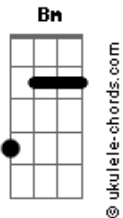

Arctic Monkeys - Mr Schwartz

tom:

Dbm (forma dos acordes no tom de Bm)

Capostrate na 2ª casa
Intro: Am Dm Bb

[Primeira Parte]

G G Am Fm7
Put your heavy metal to the test
E Dm Bb
Might be half a love song in it all for you
G G Am Fm7
Timing wise it's probably for the best
E Dm
Come here and kiss me now before it gets too cute

[Refrão]

G Dm
Mr. Schwartz is staying strong for the crew
G Dm
Wardrobe's lint-rolling your velveteen suit
G F
Smudging dubbin on your dancing shoes

(Am Dm Bb)

[Segunda Parte]

G G Am Fm7
Gradually it's coming into view
E Dm Bb
It's like your little directorial debut
G G Am Fm7
As fine a time as any to deduce
E Dm
The fact that neither you or I has ever had a clue

Acordes

[Refrão]

G Dm
Mr. Schwartz is staying strong for the crew
G Dm
Wardrobe's lint-rolling your velveteen suit
G F
Smudging dubbin on your dancing shoes

[Ponte]

E Gm
And if we guess who I'm pretending to be
F
Do we win a prize?
E Gm
Having attempted twice, both incorrectly
F E
Do we get a third try?

(Dm Bb)

[Terceira Parte]

G G Am Fm7
The gloved hand's reaching in to hit the switch
E Dm
There's not one god damn thing that you can do about this

[Refrão]

G Dm
Mr. Schwartz is having tea with the grips
G Dm
Asking after all the wives and the kids
G F
It's at the heart of what the business is