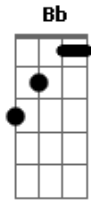

© ukulele-chords.com