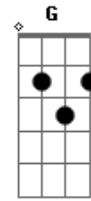

© ukulele-chords.com