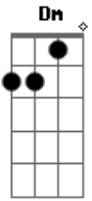

ukulele-chords.com