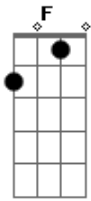

© ukulele-chords.com