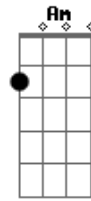

© ukulele-chords.com