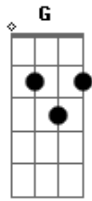

ukulele-chords.com