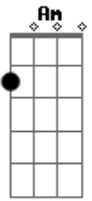

ukulele-chords.com