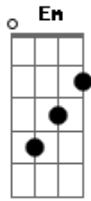

ukulele-chords.com