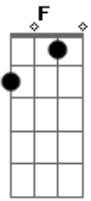

ukulele-chords.com