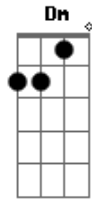

© ukulele-chords.com