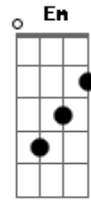

© ukulele-chords.com