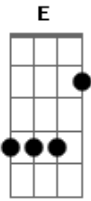

ukulele-chords.com