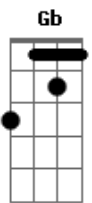

© ukulele-chords.com