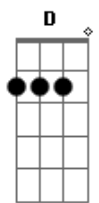

D Gb
Well now then Mardy Bum
G
I see your frown and it's like
Gbm Em
looking down the barrel of a gun
And it goes off D
And out come all these words Gb
Oh there's a very pleasant side to you G Gbm
Em A
A side I much prefer, it's one that
G A
Laughs and jokes around D D A
Remember cuddles in the kitchen yeah Bm
To get things off the ground and it was G A
up up and away

D D A
oh but it's right hard to remember that Bm
on a day like today when your all G A
argumentative and you've
got the face on

(Intro)

Verso 2:

D Gb
Well now then Mardy Bum G Gbm
Oh I'm in trouble again Em A D
aren't I? I thought as much.

Gb
Coz you've turned over there G Gbm
Pulling that silent disappointment face Em A
The one that I can't bear.

Can't we...

(Refrão de novo)

G A
Laughs and jokes around D D A
Remember cuddles in the kitchen yeah Bm
To get things off the ground and it was G A
up up and away

D D A
oh but it's right hard to remember that Bm
on a day like today when your all G A
argumentative and you've
got the face on

Ponte:

Gb G
Yeah i'm sorry I was late Gb G
I missed the train and the traffic was a state Gb G
I can't be arsed to carry on in this debate that reoccurs Gb G
Oh when you say I don't care of course i do A
Yeah i clearly do.

Solo com a base do verso:

Refrão:

G A
Laughs and jokes around D D A
Remember cuddles in the kitchen yeah Bm
To get things off the ground and it was G A
up up and away

D D A
oh but it's right hard to remember that Bm
on a day like today when your all G A
argumentative and you've D
got the face on

Acordes

© ukulele-chords.com