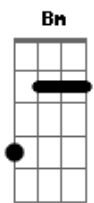

© ukulele-chords.com