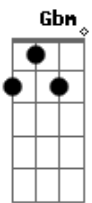

© ukulele-chords.com