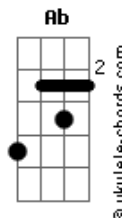

# Arctic Monkeys - I Wanna Be Yours

tom:

Intro: Cm Fm G  
Cm Fm Gm

[Primeira Parte]

Cm Fm  
I wanna be your vacuum cleaner  
Breathing in your dust  
I wanna be your Ford Cortina  
I will never rust  
If you like your coffee hot  
Let me be your coffee pot  
You call the shots, babe  
I just wanna be yours

[Pré-Refrão]

Tab - Pré-Refrão

Fm Gm  
Secrets I have held in my heart  
Cm Fm  
Are harder to hide than I thought  
Gm  
Maybe I just wanna be yours

[Refrão]

Tab - Refrão

Cm  
I wanna be yours  
Bb Ab  
I wanna be yours  
Cm  
Wanna be yours  
Bb Ab  
Wanna be yours  
Gm

## Acordes

Wanna be yours

[Segunda Parte]

Cm Fm  
Let me be your 'leccy meter  
Gm  
And I'll never run out  
Cm Fm  
Let me be the portable heater  
Gm Cm  
That you'll get cold without  
Fm  
I wanna be your setting lotion  
Gm  
Hold your hair in deep devotion  
At least as deep as the pacific ocean  
Fm Gm  
I wanna be yours