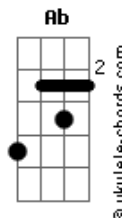

Arctic Monkeys - I Wanna Be Yours

tom:

Intro: Cm Fm G
Cm Fm Gm

[Primeira Parte]

Cm Fm
I wanna be your vacuum cleaner
Breathing in your dust
I wanna be your Ford Cortina
I will never rust
If you like your coffee hot
Let me be your coffee pot
You call the shots, babe
I just wanna be yours

[Pré-Refrão]

Tab - Pré-Refrão

Fm Gm
Secrets I have held in my heart
Cm Fm
Are harder to hide than I thought
Gm
Maybe I just wanna be yours

[Refrão]

Tab - Refrão

Cm
I wanna be yours
Bb Ab
I wanna be yours
Cm
Wanna be yours
Bb Ab
Wanna be yours
Gm

Acordes

Wanna be yours

[Segunda Parte]

Cm Fm
Let me be your 'leccy meter
Gm
And I'll never run out
Cm Fm
Let me be the portable heater
Gm Cm
That you'll get cold without
Fm
I wanna be your setting lotion
Gm
Hold your hair in deep devotion
At least as deep as the pacific ocean
Fm Gm
I wanna be yours