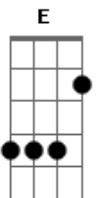

Arctic Monkeys - Hold On We're Going Home

Tom: A
Intro: Bm A E
Bm A E

Bm
I've got my eyes on you

You're everything that I see
A
I want your hot love and emotion
E
Endlessly

Bm
I can't get over you

You put your mark on me
Gbm
I want your hot love and emotion
E
Endlessly

Bm
You're the girl, you're the one
A E
I give you everything I love
Bm
You think there's something, baby
Gbm E
You think there's something, baby

Bm
You're the girl, you're the one
A E
I give you everything I love
Bm
You think there's something, baby
Gbm E
You think there's something

Bm
Just hold on we're going home (Going home)
Gbm
Just hold on we're going home
E
That knows

Acordes

© ukulele-chords.com

© ukulele-chords.com

© ukulele-chords.com

© ukulele-chords.com