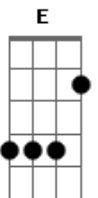

Arctic Monkeys - Hold On We're Going Home

Tom: A
Intro: Bm A E
Bm A E

Bm
I've got my eyes on you

You're everything that I see
A
I want your hot love and emotion
E
Endlessly

Bm
I can't get over you

You put your mark on me
Gbm
I want your hot love and emotion
E
Endlessly

Bm
You're the girl, you're the one
A E
I give you everything I love
Bm
You think there's something, baby
Gbm E
You think there's something, baby

Bm
You're the girl, you're the one
A E
I give you everything I love
Bm
You think there's something, baby
Gbm E
You think there's something

Bm
Just hold on we're going home (Going home)
Gbm
Just hold on we're going home
E
That knows

Acordes

© ukulele-chords.com

© ukulele-chords.com

© ukulele-chords.com

© ukulele-chords.com