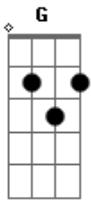

Arctic Monkeys - Feels Like We Only Go Backwards (cover)

Tom: G

G D C
It feels like I only go backwards, baby
Every part of me says go ahead
G D C
I got my hopes up again, oh no not again
G D C
Feels like we only go backwards darlin'

Em D
I know that you think you sound silly when you call my name
But I hear it inside my head all day
when I realize I'm just holding on to the hope that maybe
Am
Your feelings don't show
G D C
It feels like I only go backwards, baby
G D C
Every part of me says go ahead

G D C
I got my hopes up again, oh no not again
G D C
Feels like we only go backwards darlin'
Em D
The seed of all this indecision isn't me, oh no
Em
Cause I decided long ago
but that's the way it seems to go when trying so hard to
A
get to something real
Am
It feels
G D C
It feels like I only go backwards, baby
G D C
Every part of me says go ahead
G D C
I got my hopes up again, oh no not again
G D C
Feels like we only go backwards baby C G

Acordes

© ukulele-chords.com