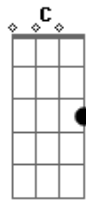

© ukulele-chords.com