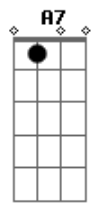

© ukulele-chords.com