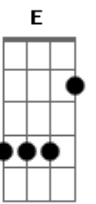

© ukulele-chords.com