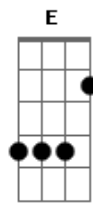

© ukulele-chords.com