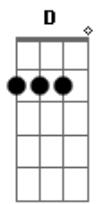

This thought comes closely followed by the fear

G Gbm Em A7
And the thought of it, Makes you feel a bit.
(PAUSA)
Ill...

PONTE: D Gbm Em A7

SOLO:

D
Yesterday I saw a girl
Gbm Em
Who looked like someone you might knock about with
A7
And almost shouted
D
And then reality kicked in within us
Gbm
It seems as we become the winners
Em
You lose a bit of summat
A7
And half wonder if you won it at all
(PAUSA) Bm G
And don't say 'owt 'cause you've got no idea
Bm G
And she's still nowhere near
Bm E
And the thought comes closely followed by the fear
G Gbm Em A7
And the thought of it, Makes you feel a bit
(PAUSA)
...Ill
D Bm
Despair in the departure lounge
Gbm G Gbm Em
It's one and they'll still be around at three
A7
No signal and low battery
(PAUSA)
What's happened to me?

Acordes

© ukulele-chords.com