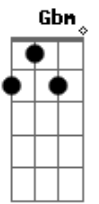

© ukulele-chords.com