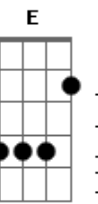

© ukulele-chords.com