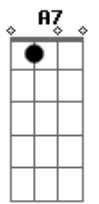

© ukulele-chords.com