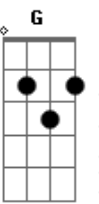

© ukulele-chords.com