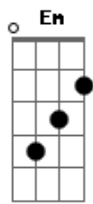

© ukulele-chords.com