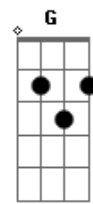

© ukulele-chords.com