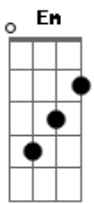

© ukulele-chords.com