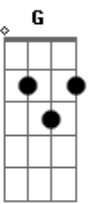

© ukulele-chords.com