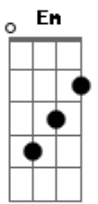

Arctic Monkeys - Despair In The Departure Lounge

Tom: **D**

INTRO:

D
He's pining for her, In a people carrier
Em
There might be buildings and pretty things to see like that
A7
But architecture won't do
D
Although it might say a lot about the city or town
Gbm
I don't care what they've got keep on turning them down
Em
It don't say the funny things she does
A7
Don't even try and cheer him up, because
D
It just won't happen
Intro: **D**
He's got the feeling again, This time on the aeroplane
Em
There might be tellys in the back of the seats in front
A7
But Rodney and Del won't do
D
Although it might take your mind off the aches and the pains
Gbm
Laugh when he falls through the bar. But you're feeling the same
Em
'Cause she isn't there to hold your hand
A7
She won't be waiting for you when you land
Bm **G**
It feels like she's just nowhere near
Bm **G**
You could well be out on your ear
Bm **E**

This thought comes closely followed by the fear

G **Gbm** **Em** **A7**
And the thought of it, Makes you feel a bit.
(PAUSA)
Ill...

PONTE: **D** **Gbm** **Em** **A7**

SOLO:

D
Yesterday I saw a girl
Gbm **Em**
Who looked like someone you might knock about with
A7
And almost shouted
D
And then reality kicked in within us
Gbm
It seems as we become the winners
Em
You lose a bit of summat
A7
And half wonder if you won it at all

(PAUSA) **Bm** **G**
And don't say 'owt 'cause you've got no idea
Bm **G**
And she's still nowhere near
Bm **E**
And the thought comes closely followed by the fear
G **Gbm** **Em** **A7**
And the thought of it, Makes you feel a bit
(PAUSA)
...Ill

D **Bm**
Despair in the departure lounge
Gbm **G** **Gbm** **Em**
It's one and they'll still be around at three
A7
No signal and low battery
(PAUSA)
What's happened to me?

Acordes

© ukulele-chords.com

© ukulele-chords.com