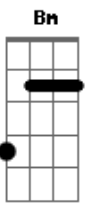

© ukulele-chords.com