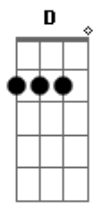

This thought comes closely followed by the fear

G Gbm Em A7
And the thought of it, Makes you feel a bit.
(PAUSA)
Ill...

PONTE: D Gbm Em A7

SOLO:

D
Yesterday I saw a girl
Gbm Em
Who looked like someone you might knock about with
A7
And almost shouted
D
And then reality kicked in within us
Gbm
It seems as we become the winners
Em
You lose a bit of summat
A7
And half wonder if you won it at all

(PAUSA) Bm G
And don't say 'owt 'cause you've got no idea
Bm G
And she's still nowhere near
Bm E
And the thought comes closely followed by the fear
G Gbm Em A7
And the thought of it, Makes you feel a bit
(PAUSA)
...Ill

D Bm
Despair in the departure lounge
Gbm G Gbm Em
It's one and they'll still be around at three
A7
No signal and low battery
(PAUSA)
What's happened to me?

Acordes

© ukulele-chords.com