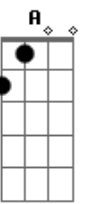

© ukulele-chords.com