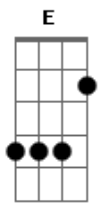

© ukulele-chords.com