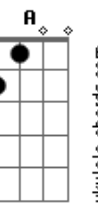

© ukulele-chords.com