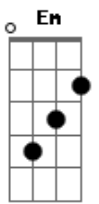

Arctic Monkeys - Despair In The Departure Lounge

Tom: D

INTRO:

D Gbm
He's pining for her, In a people carrier
Em
There might be buildings and pretty things to see like that
A7
But architecture won't do
D
Although it might say a lot about the city or town
Gbm
I don't care what they've got keep on turning them down
Em
It don't say the funny things she does
A7
Don't even try and cheer him up, because
D
It just won't happen
Intro: D Gbm
He's got the feeling again, This time on the aeroplane
Em
There might be tellys in the back of the seats in front
A7
But Rodney and Del won't do
D
Although it might take your mind off the aches and the pains
Gbm
Laugh when he falls through the bar. But you're feeling the
same
Em
'Cause she isn't there to hold your hand
A7
She won't be waiting for you when you land
Bm G
It feels like she's just nowhere near
Bm G
You could well be out on your ear
Bm E

This thought comes closely followed by the fear

G Gbm Em A7
And the thought of it, Makes you feel a bit.
(PAUSA)
Ill...

PONTE: D Gbm Em A7

SOLO:

D
Yesterday I saw a girl
Gbm Em
Who looked like someone you might knock about with
A7
And almost shouted
D
And then reality kicked in within us
Gbm
It seems as we become the winners
Em
You lose a bit of summat
A7
And half wonder if you won it at all

(PAUSA) Bm G
And don't say 'owt 'cause you've got no idea
Bm G
And she's still nowhere near
Bm E
And the thought comes closely followed by the fear
G Gbm Em A7
And the thought of it, Makes you feel a bit
(PAUSA)
...Ill

D Bm
Despair in the departure lounge
Gbm G Gbm Em
It's one and they'll still be around at three
A7
No signal and low battery
(PAUSA)
What's happened to me?

Acordes

© ukulele-chords.com

© ukulele-chords.com