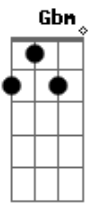

© ukulele-chords.com