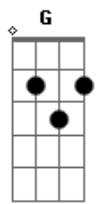

© ukulele-chords.com