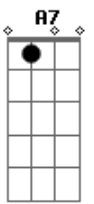

© ukulele-chords.com