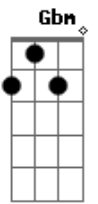

© ukulele-chords.com