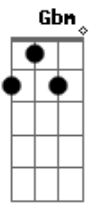

© ukulele-chords.com