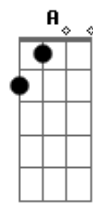

© ukulele-chords.com