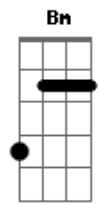

© ukulele-chords.com