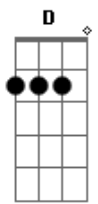

This thought comes closely followed by the fear

G **Gbm** **Em** **A7**
And the thought of it, Makes you feel a bit.
(PAUSA)
Ill...

PONTE: **D** **Gbm** **Em** **A7**

SOLO:

D
Yesterday I saw a girl
Gbm **Em**
Who looked like someone you might knock about with
A7
And almost shouted
D
And then reality kicked in within us
Gbm
It seems as we become the winners
Em
You lose a bit of summat
A7
And half wonder if you won it at all

(PAUSA) **Bm** **G**
And don't say 'owt 'cause you've got no idea
Bm **G**
And she's still nowhere near
Bm **E**
And the thought comes closely followed by the fear
G **Gbm** **Em** **A7**
And the thought of it, Makes you feel a bit
(PAUSA)
...Ill

D **Bm**
Despair in the departure lounge
Gbm **G** **Gbm** **Em**
It's one and they'll still be around at three
A7
No signal and low battery
(PAUSA)
What's happened to me?

Acordes

© ukulele-chords.com