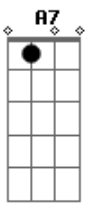

© ukulele-chords.com