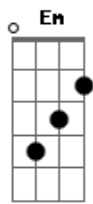

Arctic Monkeys - Despair In The Departure Lounge

Tom: D

INTRO:

D Gbm
He's pining for her, In a people carrier
Em
There might be buildings and pretty things to see like that
A7
But architecture won't do
D
Although it might say a lot about the city or town
Gbm
I don't care what they've got keep on turning them down
Em
It don't say the funny things she does
A7
Don't even try and cheer him up, because
D
It just won't happen
Intro: D Gbm
He's got the feeling again, This time on the aeroplane
Em
There might be tellys in the back of the seats in front
A7
But Rodney and Del won't do
D
Although it might take your mind off the aches and the pains
Gbm
Laugh when he falls through the bar. But you're feeling the
same
Em
'Cause she isn't there to hold your hand
A7
She won't be waiting for you when you land
Bm G
It feels like she's just nowhere near
Bm G
You could well be out on your ear
Bm E

This thought comes closely followed by the fear

G Gbm Em A7
And the thought of it, Makes you feel a bit.
(PAUSA)
Ill...

PONTE: D Gbm Em A7

SOLO:

D
Yesterday I saw a girl
Gbm Em
Who looked like someone you might knock about with
A7
And almost shouted
D
And then reality kicked in within us
Gbm
It seems as we become the winners
Em
You lose a bit of summat
A7
And half wonder if you won it at all

(PAUSA) Bm G
And don't say 'owt 'cause you've got no idea
Bm G
And she's still nowhere near
Bm E
And the thought comes closely followed by the fear
G Gbm Em A7
And the thought of it, Makes you feel a bit
(PAUSA)
...Ill

D Bm
Despair in the departure lounge
Gbm G Gbm Em
It's one and they'll still be around at three
A7
No signal and low battery
(PAUSA)
What's happened to me?

Acordes

© ukulele-chords.com

© ukulele-chords.com