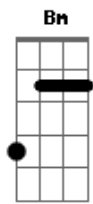

© ukulele-chords.com