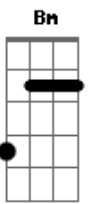

© ukulele-chords.com