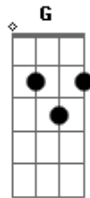

© ukulele-chords.com