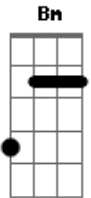

© ukulele-chords.com