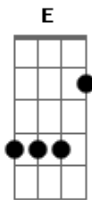

© ukulele-chords.com