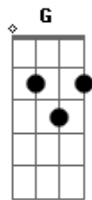

Arctic Monkeys - Despair In The Departue Lounge

Tom: D

D Gbm
he's pining for her in a people carrier
Bm
A
there might be buildings and pretty things to see like that
but architecture won't do
D
Gbm
although it might say a lot about the city or town, i don't
care what they've got keep on turning them down
Bm
A
i don't say the funny things she does, don't even try and
cheer him up because it just won't happen

D Gbm
he's got the feeling again, this time on the aeroplane
Bm
there might be tellys on the back of the seats in front but
rodney and del won't do
D
although it might take your mind off the aches and the pains,
laugh when he
Gbm
falls through the bar but you're feeling the same
Bm
A
cos she isn't there to hold your hand, she won't be waiting
for you when you land
Bm G
it feels like she's just nowhere near
Bm G
you could well be out on your ear
Bm E

this thought comes closely followed by the fear
G Gbm A D
and the thought of it makes you feel a bit ill

D Gbm
G
yesterday i saw a girl who looked like someone you might knock
about with,
A
and almost shouted
D Gbm
and then reality kicked in within us it seems as we become the
winners
G A
you lose a bit of summit, and half wonder if you won it at all

Bm G
and don't say owt cos you've got no idea
Bm G
and she's still nowhere near
Bm E
and the thought comes closely followed by the fear
G Gbm A D
and the thought of it makes you feel a bit ill
D Gbm Bm G
A
despair in the departure lounge, it's one and they'll still be
around at
Bm
three
G A
no signal and low battery
D
what's happened to me

Acordes

© ukulele-chords.com

© ukulele-chords.com

© ukulele-chords.com

© ukulele-chords.com

© ukulele-chords.com

© ukulele-chords.com