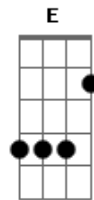

© ukulele-chords.com