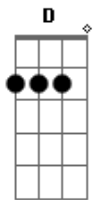

Tom: D

D Gbm
he's pining for her in a people carrier
Bm
A
there might be buildings and pretty things to see like that
but architecture won't do
D
Gbm
although it might say a lot about the city or town, i don't
care what they've got keep on turning them down
Bm
A
i don't say the funny things she does, don't even try and
cheer him up because it just won't happen

D Gbm
he's got the feeling again, this time on the aeroplane
Bm
A
there might be tellys on the back of the seats in front but
rodney and del won't do
D
although it might take your mind off the aches and the pains,
laugh when he
Gbm
falls through the bar but you're feeling the same
Bm
A
cos she isn't there to hold your hand, she won't be waiting
for you when you land
Bm G
it feels like she's just nowhere near
Bm G
you could well be out on your ear
Bm E

this thought comes closely followed by the fear
G Gbm A D
and the thought of it makes you feel a bit ill

D Gbm
G
yesterday i saw a girl who looked like someone you might knock
about with,
A
and almost shouted
D Gbm
and then reality kicked in within us it seems as we become the
winners
G A
you lose a bit of summit, and half wonder if you won it at all

Bm G
and don't say owt cos you've got no idea
Bm G
and she's still nowhere near
Bm E
and the thought comes closely followed by the fear
G Gbm A D
and the thought of it makes you feel a bit ill
D Gbm Bm G
A
despair in the departure lounge, it's one and they'll still be
around at
Bm
three
G A
no signal and low battery
D
what's happened to me

Acordes

© ukulele-chords.com