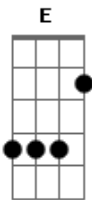

© ukulele-chords.com