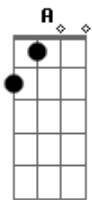

© ukulele-chords.com