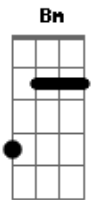

© ukulele-chords.com