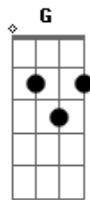

© ukulele-chords.com