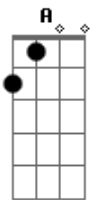

© ukulele-chords.com