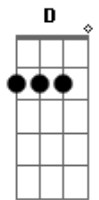

Tom: D

D Gbm
he's pining for her in a people carrier
Bm
A
there might be buildings and pretty things to see like that
but architecture won't do
D
Gbm
although it might say a lot about the city or town, i don't
care what they've got keep on turning them down
Bm A
i don't say the funny things she does, don't even try and
cheer him up because it just won't happen

D Gbm
he's got the feeling again, this time on the aeroplane
Bm A
there might be tellys on the back of the seats in front but
rodney and del won't do
D
although it might take your mind off the aches and the pains,
laugh when he
Gbm
falls through the bar but you're feeling the same
Bm A
cos she isn't there to hold your hand, she won't be waiting
for you when you land
Bm G
it feels like she's just nowhere near
Bm G
you could well be out on your ear
Bm E

this thought comes closely followed by the fear
G Gbm A D
and the thought of it makes you feel a bit ill

D Gbm
G
yesterday i saw a girl who looked like someone you might knock
about with,
A
and almost shouted
D Gbm
and then reality kicked in within us it seems as we become the
winners
G A
you lose a bit of summit, and half wonder if you won it at all
Bm G
and don't say owt cos you've got no idea
Bm G
and she's still nowhere near
Bm E
and the thought comes closely followed by the fear
G Gbm A D
and the thought of it makes you feel a bit ill
D Gbm Bm G
A
despair in the departure lounge, it's one and they'll still be
around at
Bm
three
G A
no signal and low battery
D
what's happened to me

Acordes

© ukulele-chords.com