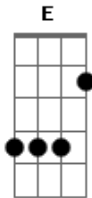

© ukulele-chords.com