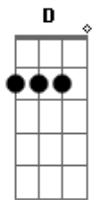

Tom: D

D Gbm
he's pining for her in a people carrier
Bm
A
there might be buildings and pretty things to see like that
but architecture won't do
D
Gbm
although it might say a lot about the city or town, i don't
care what they've got keep on turning them down
Bm A
it don't say the funny things she does, don't even try and
cheer him up because it just won't happen

D Gbm
he's got the feeling again, this time on the aeroplane
Bm A
there might be tellys on the back of the seats in front but
rodney and del won't do
D
although it might take your mind off the aches and the pains,
laugh when he
Gbm
falls through the bar but you're feeling the same
Bm A
cos she isn't there to hold your hand, she won't be waiting
for you when you land
Bm G
it feels like she's just nowhere near
Bm G
you could well be out on your ear
Bm E

this thought comes closely followed by the fear
G Gbm A D
and the thought of it makes you feel a bit ill

D Gbm
G
yesterday i saw a girl who looked like someone you might knock
about with,
A
and almost shouted
D Gbm
and then reality kicked in within us it seems as we become the
winners
G A
you lose a bit of summit, and half wonder if you won it at all
Bm G
and don't say owt cos you've got no idea
Bm G
and she's still nowhere near
Bm E
and the thought comes closely followed by the fear
G Gbm A D
and the thought of it makes you feel a bit ill
D Gbm Bm G
A
despair in the departure lounge, it's one and they'll still be
around at
Bm
three
G A
no signal and low battery
D
what's happened to me

Acordes

© ukulele-chords.com