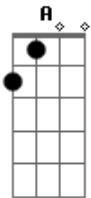

© ukulele-chords.com