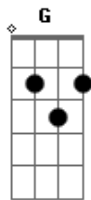

© ukulele-chords.com