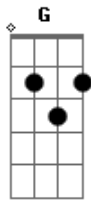

Arctic Monkeys - D Is For Dangerous

Tom: C

F A#C

Tabbed by: Liam Gladwin
Email:

Riff 3:

C Gb

Tuning: Standard

Fresh From the Monkeys New Album its D is for Dangerous.

Riff 4:

C Eb Bb Ab G

Not perfectly in key and not a perfect tab but sounds rite to me.

iv tabbed out the 4 riff's so all you need to do is listen to the track and decide what parts go where.

Any questions or corrections please contact me and ill sort it rite out.

chords used:

Ab C Eb G Bb G C F Gb

Please rate and leave feedback.

Riff 1:

- | / slide up
- | \ slide down
- | h hammer-on
- | p pull-off
- | ~ vibrato
- | ~ harmonic
- | x Mute note

C Eb G Bb C Bb G

Riff 2:

Acordes

© ukulele-chords.com

© ukulele-chords.com

© ukulele-chords.com

© ukulele-chords.com

© ukulele-chords.com

© ukulele-chords.com

© ukulele-chords.com

© ukulele-chords.com