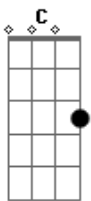

The next time that I caught my own reflection
It was on it's way to meet you
Thinking of excuses to postpone
You never look like yourself from the side
But your profile did not hide
E
The fact you knew I was approaching your throne
Am
With folded arms you occupy the bench like toothache

E Am G
C E
Stood and puff your chest out like you never lost a war
E Am F Am
And though I try so not to suffer the indignity of a reaction
E E Am G C
There was no cracks to grasp or gaps to claw
And your past-times, consisted of the strange
F Am
And twisted and deranged
And I hate that little game you had called
Dm
Crying lightning
Am
And how you like to aggravate the icky man on rainy afternoons
F Dm
Uninviting
Am
But not half as impossible as everyone assumes
F Dm
You are crying lightning
Solo: Am F Am E Am F Am E
Am
Your past-times, consisted of the strange
And twisted and deranged
And I hate that little game you had called

F Dm
Crying lightning
Am
Crying lightning
F Dm
Crying lightning
Am
Crying lightning
F Dm
Your past-times, consisted of the strange
Am
And twisted and deranged
And I hate that little game you had called
Dm
Crying

Acordes

© ukulele-chords.com