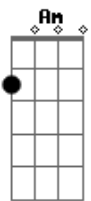

© ukulele-chords.com