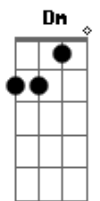

© ukulele-chords.com