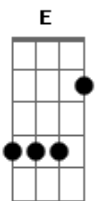

Arctic Monkeys - Cornerstone

Tom: A

(intro) A

A
I thought I saw you in the battleship
D Bm
but it was only a look-a-like
A
She was nothing but a vision trick
D Bm
under the warning light
Gbm A Gbm
She was close, close enough to be your ghost
A D Bm
A
But my chances turned to toast when i asked her, if i could
call her your name
(A Gbm A Gbm)

A
I thought I saw you in the rusty hook
D Bm
huddled up in a wicker chair
A
I wondered over for a closer look
D Bm
and kissed whoever was sitting there
Gbm A Gbm
She was close and she held me very tightly
A D Bm A
Gbm A Gbm E
So that I softly politely please, can I call you her name
D Bm
And I elongated my lift home
Gbm D
yeah I let him go the long way round
Bm
I smelt your scent on the seatbelt
E A D E
and kept my shortcuts to myself

A
I thought I saw you in the parrots beak
D Bm
messing with the smoke alarm
A
it was too loud for me to hear her speak
D Bm
and she had a broken arm
Gbm A
it was close, so close that the walls were wet
Gbm A D Bm Dbm
and she wrote it as electroset, no you cant call me her name
A Dbm
Tell me where's your hiding place
A Dbm
I'm worried I'll forget your face
Gbm
and i've asked everyone
Bm E
I'm beginning to think I imagined you all along
D Bm
I elongated my lift home
Gbm D
Yeah I let him go the long way round
Bm
I smelt your scent on the seatbelt
Dm
(solo)
A
I saw your sister in a cornerstone
D Bm
on the phone to the middle man
A
When I saw that she was on her own
D Bm
I thought she might understand
Gbm A Gbm
She was close, well you couldn't get much closer
A D
She said I'm really not supposed to but yes
Bm A
You can call me anything you want

Acordes

© ukulele-chords.com

© ukulele-chords.com

© ukulele-chords.com

© ukulele-chords.com

© ukulele-chords.com

© ukulele-chords.com

© ukulele-chords.com