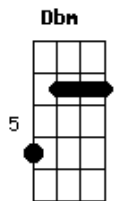

© ukulele-chords.com

© ukulele-chords.com