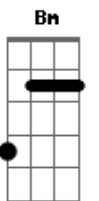

© ukulele-chords.com