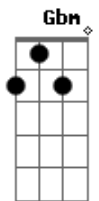

© ukulele-chords.com