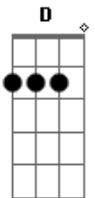

Arctic Monkeys - Brick By Brick

Tom: D

Intro: E G E (x2)

I wanna build you up
(Brick by brick)

I wanna break you down
(Brick by brick)

I'm gonna reconstruct
(Brick by brick)

I wanna feel your love

Brick by bri_____ick oooooooh (x2)

E G (x2)

Solo 1: E G E (x4)

I wanna steal your soul
(Brick by brick)

I wanna rock and roll
(Brick by brick)

I wanna rock and roll
(Brick by brick)

I wanna rock and roll

Brick by bri_____ick oooooooh (x2)

Solo 2: E G E (x4)

I wanna brick by brick
(Brick by brick)

I wanna blow by blow
(Brick by brick)

I want an episode
(Brick by brick)

I wanna brick by brick, by brick, by...

Brick by bri_____ick oooooooh (x4)

E G (x4) E G

Riff do refrão

Acordes

© ukulele-chords.com