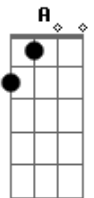

© ukulele-chords.com