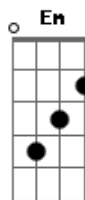

Now it's getting dark
 And the sky looks sticky
 More like black treacle than tar
 Black treacle
 Somebody told the stars you're not coming out tonight
 So they found a place to hide

C
 Now i'm out of place
 D G
 And i'm not getting any wiser
 C
 I feel like the sundance kid,
 D G
 Behind the synthesiser
 Em
 And i tried last night
 C D
 To pack away the laugh
 G Cm
 Like a key under the mat
 C D
 But it's never seems to be there
 [G D Em C] Até o fim
 When you want it

Black treacle
 Black treacle
 Black treacle

(G)

Acordes

© ukulele-chords.com

© ukulele-chords.com

© ukulele-chords.com

© ukulele-chords.com

© ukulele-chords.com