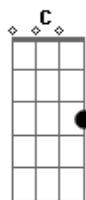

Now it's getting dark
 And the sky looks sticky
 More like black treacle than tar
 Black treacle
 Somebody told the stars you're not coming out tonight
 So they found a place to hide

C
 Now i'm out of place
 D G
 And i'm not getting any wiser
 C
 I feel like the sundance kid,
 D G
 Behind the synthesiser
 Em
 And i tried last night
 C D
 To pack away the laugh
 G Cm
 Like a key under the mat
 C D
 But it's never seems to be there
 [G D Em C] Até o fim
 When you want it

Black treacle
 Black treacle
 Black treacle

(G)

Acordes

© ukulele-chords.com

© ukulele-chords.com

© ukulele-chords.com

© ukulele-chords.com

© ukulele-chords.com