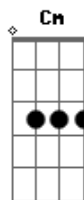

Now it's getting dark
 And the sky looks sticky
 More like black treacle than tar
 Black treacle
 Somebody told the stars you're not coming out tonight
 So they found a place to hide

C
 Now i'm out of place
 D G
 And i'm not getting any wiser
 C
 I feel like the sundance kid,
 D G
 Behind the synthesiser
 Em
 And i tried last night
 C D
 To pack away the laugh
 G Cm
 Like a key under the mat
 C D
 But it's never seems to be there
 [G D Em C] Até o fim
 When you want it

Black treacle
 Black treacle
 Black treacle

(G)

Acordes

© ukulele-chords.com

© ukulele-chords.com

© ukulele-chords.com

© ukulele-chords.com

© ukulele-chords.com