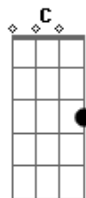

© ukulele-chords.com