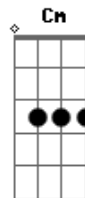

© ukulele-chords.com