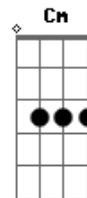

Now it's getting dark
 And the sky looks sticky
 More like black treacle than tar
 Black treacle
 Somebody told the stars you're not coming out tonight
 So they found a place to hide

C
 Now i'm out of place
 D G
 And i'm not getting any wiser
 C
 I feel like the sundance kid,
 D G
 Behind the synthesiser
 Em
 And i tried last night
 C D
 To pack away the laugh
 G Cm
 Like a key under the mat
 C D
 But it's never seems to be there
 [G D Em C] Até o fim
 When you want it

Black treacle
 Black treacle
 Black treacle

(G)

Acordes

© ukulele-chords.com

© ukulele-chords.com

© ukulele-chords.com

© ukulele-chords.com

© ukulele-chords.com