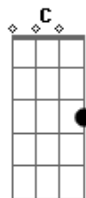

Now it's getting dark
 And the sky looks sticky
 More like black treacle than tar
 Black treacle
 Somebody told the stars you're not coming out tonight
 So they found a place to hide

C
 Now i'm out of place
 D G
 And i'm not getting any wiser
 C
 I feel like the sundance kid,
 D G
 Behind the synthesiser
 Em
 And i tried last night
 C D
 To pack away the laugh
 G Cm
 Like a key under the mat
 C D
 But it's never seems to be there
 [G D Em C] Até o fim
 When you want it

Black treacle
 Black treacle
 Black treacle

(G)

Acordes

© ukulele-chords.com

© ukulele-chords.com

© ukulele-chords.com

© ukulele-chords.com

© ukulele-chords.com