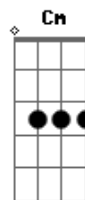

Now it's getting dark
 And the sky looks sticky
 More like black treacle than tar
 Black treacle
 Somebody told the stars you're not coming out tonight
 So they found a place to hide

C
 Now i'm out of place
 D G
 And i'm not getting any wiser
 C
 I feel like the sundance kid,
 D G
 Behind the synthesiser
 Em
 And i tried last night
 C D
 To pack away the laugh
 G Cm
 Like a key under the mat
 C D
 But it's never seems to be there
 [G D Em C] Até o fim
 When you want it

Black treacle
 Black treacle
 Black treacle

(G)

Acordes

© ukulele-chords.com

© ukulele-chords.com

© ukulele-chords.com

© ukulele-chords.com

© ukulele-chords.com