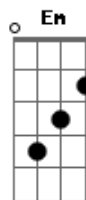

© ukulele-chords.com