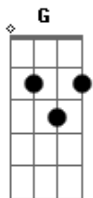

Arctic Monkeys - Black Treacle

Tom: G

G G G G G G G G
Lately i've been seeing things
G G G G D D D C C C C G G G G D D
Belly button piercings, in the sky, at night
D D C C C C G G
When we're side by side
G G G G G G
And i don't mean to rain
G G G G D D D C C
On anybody's cabaret
C C G G
One of those games
G G D D
You're gonna lose
D D C C C C G G
But you wanna play it just incase

Refrão:

C
Now it's getting dark
D G
And the sky looks sticky
C D G
More like black treacle than tar
C
Black treacle,
D G Em Cm G
Somebody told the stars you're not coming out tonight
Cm G D Em C
So they find a place to hide

Does it help you stay up late
Does it help you concentrate,
Does it tune you in, when you chew your chin?

Am i ruining your fun?

And you talk the talk alright
But do you walk the walk, or catch the train?
You wanted it, you got it
But you don't want it now

Now it's getting dark
And the sky looks sticky
More like black treacle than tar
Black treacle
Somebody told the stars you're not coming out tonight
So they found a place to hide

C
Now i'm out of place
D G
And i'm not getting any wiser
C
I feel like the sundance kid,
D G
Behind the synthesiser
Em
And i tried last night
C D
To pack away the laugh
G Cm
Like a key under the mat
C D
But it's never seems to be there
[G D Em C] Até o fim
When you want it

Black treacle
Black treacle
Black treacle

(G)

Acordes

© ukulele-chords.com