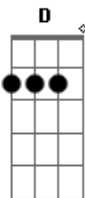

Arctic Monkeys - Black Treacle

Tom: G

G G G G G G G G
Lately i've been seeing things
G G G G D D D C C C C G G G G D D
Belly button piercings, in the sky, at night
D D C C C C G G
When we're side by side
G G G G G G
And i don't mean to rain
G G G G D D D C C
On anybody's cabaret
C C G G
One of those games
G G D D
You're gonna lose
D D C C C C G G
But you wanna play it just incase

Refrão:

C
Now it's getting dark
D G
And the sky looks sticky
C D G
More like black treacle than tar
C
Black treacle,
D G Em Cm G
Somebody told the stars you're not coming out tonight
Cm G D Em C
So they find a place to hide

Does it help you stay up late
Does it help you concentrate,
Does it tune you in, when you chew your chin?

Am i ruining your fun?

And you talk the talk alright
But do you walk the walk, or catch the train?
You wanted it, you got it
But you don't want it now

Now it's getting dark
And the sky looks sticky
More like black treacle than tar
Black treacle
Somebody told the stars you're not coming out tonight
So they found a place to hide

C
Now i'm out of place
D G
And i'm not getting any wiser
C
I feel like the sundance kid,
D G
Behind the synthesiser
Em
And i tried last night
C D
To pack away the laugh
G Cm
Like a key under the mat
C D
But it's never seems to be there
[G D Em C] Até o fim
When you want it

Black treacle
Black treacle
Black treacle

(G)

Acordes

© ukulele-chords.com

© ukulele-chords.com

© ukulele-chords.com

© ukulele-chords.com

© ukulele-chords.com