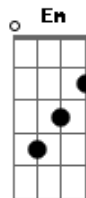

© ukulele-chords.com