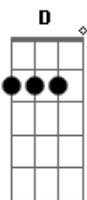

Arctic Monkeys - Black Treacle

Tom: G

G G G G G G G G
Lately i've been seeing things
G G G G D D D C C C C G G G G D D
Belly button piercings, in the sky, at night
D D C C C C G G
When we're side by side
G G G G G G
And i don't mean to rain
G G G G D D D C C
On anybody's cabaret
C C G G
One of those games
G G D D
You're gonna lose
D D C C C C G G
But you wanna play it just incase

Refrão:

C
Now it's getting dark
D G
And the sky looks sticky
C D G
More like black treacle than tar
C
Black treacle,
D G Em Cm G
Somebody told the stars you're not coming out tonight
Cm G D Em C
So they find a place to hide

Does it help you stay up late
Does it help you concentrate,
Does it tune you in, when you chew your chin?

Am i ruining your fun?

And you talk the talk alright
But do you walk the walk, or catch the train?
You wanted it, you got it
But you don't want it now

Now it's getting dark
And the sky looks sticky
More like black treacle than tar
Black treacle
Somebody told the stars you're not coming out tonight
So they found a place to hide

C
Now i'm out of place
D G
And i'm not getting any wiser
C
I feel like the sundance kid,
D G
Behind the synthesiser
Em
And i tried last night
C D
To pack away the laugh
G Cm
Like a key under the mat
C D
But it's never seems to be there
[G D Em C] Até o fim
When you want it

Black treacle
Black treacle
Black treacle

(G)

Acordes

© ukulele-chords.com

© ukulele-chords.com

© ukulele-chords.com

© ukulele-chords.com

© ukulele-chords.com