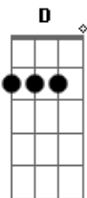

Arctic Monkeys - Black Treacle

Tom: G

G G G G G G G G
Lately i've been seeing things
G G G G D D D C C C C G G G G D D
Belly button piercings, in the sky, at night
D D C C C C G G
When we're side by side
G G G G G G
And i don't mean to rain
G G G G D D D C C
On anybody's cabaret
C C G G
One of those games
G G D D
You're gonna lose
D D C C C C G G
But you wanna play it just incase

Refrão:

C
Now it's getting dark
D G
And the sky looks sticky
C D G
More like black treacle than tar
C
Black treacle,
D G Em Cm G
Somebody told the stars you're not coming out tonight
Cm G D Em C
So they find a place to hide

Does it help you stay up late
Does it help you concentrate,
Does it tune you in, when you chew your chin?

Am i ruining your fun?

And you talk the talk alright
But do you walk the walk, or catch the train?
You wanted it, you got it
But you don't want it now

Now it's getting dark
And the sky looks sticky
More like black treacle than tar
Black treacle
Somebody told the stars you're not coming out tonight
So they found a place to hide

C
Now i'm out of place
D G
And i'm not getting any wiser
C
I feel like the sundance kid,
D G
Behind the synthesiser
Em
And i tried last night
C D
To pack away the laugh
G Cm
Like a key under the mat
C D
But it's never seems to be there
[G D Em C] Até o fim
When you want it

Black treacle
Black treacle
Black treacle

(G)

Acordes

© ukulele-chords.com

© ukulele-chords.com

© ukulele-chords.com

© ukulele-chords.com

© ukulele-chords.com