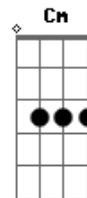

© ukulele-chords.com