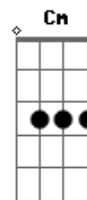

© ukulele-chords.com