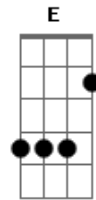

© ukulele-chords.com