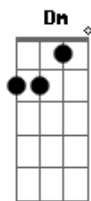

© ukulele-chords.com