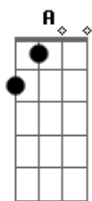

Arctic Monkeys - Bakery Live Acoustic

Tom: A

A Dbm Gbm
I wish you would have smiled in the bakery

Bm
Or sat on a tatty settee
Dm
At some mutual friend's gathering

A Dbm
And the more you keep on looking
Gbm
The more it's hard to take
Bm
Love, We're in stale mate

Dm Dbm
To never meet is surely where we're bound
Bm
There's one in every town
Dm
Just there to grind you down

A Dbm Gbm
I wish I would have seen you in the post office
Bm
Well maybe I did and I missed it...
Dm
Too busy with the mind on clever rhymes

A Dbm Gbm
why not the rounder's pitch or the canteen?
Bm
You're slacking Love; where have you been?

Dm
Just had to go and wait until tonight...

Lead Guitar Solo:

Rhythm guitar solo:
A Dbm Gbm Bm Dm

Dbm Bm
So give me the invite...
Dm
Don't worry it's alright...

A Dbm Gbm
I wish I would have seen you down in the arcade
Bm Dm A
Sipping on a lemonaid in the paper cup and chewing on the
straw
Dbm Gbm
and I wish I'd seen you in the bakery
Bm Dm

But if
seen you in the bakery... (PAUSE) you probably wouldn't have
seen me

Optional outro: A Gbm Dm F A

- | / slide up
- | \ slide down
- | h hammer-on
- | p pull-off
- | ~ vibrato
- | harmonic
- | x Mute note

Acordes