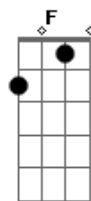

© ukulele-chords.com