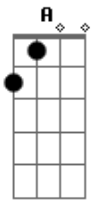

Arctic Monkeys - Bakery Live Acoustic

Tom: A

A Dbm Gbm
I wish you would have smiled in the bakery

Bm
Or sat on a tatty settee

Dm
At some mutual friend's gathering

A Dbm
And the more you keep on looking

Gbm
The more it's hard to take

Bm
Love, We're in stale mate

Dm Dbm
To never meet is surely where we're bound

Bm
There's one in every town

Dm
Just there to grind you down

A Dbm Gbm
I wish I would have seen you in the post office

Bm
Well maybe I did and I missed it...

Dm
Too busy with the mind on clever rhymes

A Dbm Gbm
why not the rounder's pitch or the canteen?

Bm
You're slacking Love; where have you been?

Dm
Just had to go and wait until tonight...

Lead Guitar Solo:

Rhythm guitar solo:

A Dbm Gbm Bm Dm

Dbm Bm
So give me the invite...

Dm
Don't worry it's alright...

A Dbm Gbm
I wish I would have seen you down in the arcade

Bm Dm A
Sipping on a lemonaid in the paper cup and chewing on the straw

Dbm Gbm
and I wish I'd seen you in the bakery

Bm Dm
But if seen you in the bakery... (PAUSE) you probably wouldn't have seen me

Optional outro: A Gbm Dm F A

- | / slide up
- | \ slide down
- | h hammer-on
- | p pull-off
- | ~ vibrato
- | harmonic
- | x Mute note

Acordes