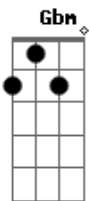

Optional outro: A Gbm Dm F A

- | / slide up
- | \ slide down
- | h hammer-on
- | p pull-off
- | ~ vibrato
- | harmonic
- | x Mute note

Acordes

© ukulele-chords.com

© ukulele-chords.com

© ukulele-chords.com