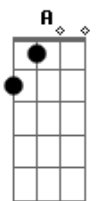

Arctic Monkeys - Bakery Live Acoustic

Tom: A

A Dbm Gbm
I wish you would have smiled in the bakery

Bm
Or sat on a tatty settee
Dm
At some mutual friend's gathering

A Dbm
And the more you keep on looking
Gbm
The more it's hard to take
Bm
Love, We're in stale mate

Dm Dbm
To never meet is surely where we're bound
Bm
There's one in every town
Dm
Just there to grind you down

A Dbm Gbm
I wish I would have seen you in the post office
Bm
Well maybe I did and I missed it...
Dm
Too busy with the mind on clever rhymes

A Dbm Gbm
why not the rounder's pitch or the canteen?
Bm
You're slacking Love; where have you been?

Dm
Just had to go and wait until tonight...

Lead Guitar Solo:

Rhythm guitar solo:
A Dbm Gbm Bm Dm

Dm Bm
So give me the invite...
Dm
Don't worry it's alright...

A Dbm Gbm
I wish I would have seen you down in the arcade
Bm Dm A
Sipping on a lemonaid in the paper cup and chewing on the
straw
Dbm Gbm
and I wish I'd seen you in the bakery
Bm Dm

But if
seen you in the bakery... (PAUSE) you probably wouldn't have
seen me

Optional outro: A Gbm Dm F A

| / slide up
| \ slide down
| h hammer-on
| p pull-off
| ~ vibrato
| harmonic
| x Mute note

Acordes