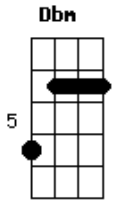

© ukulele-chords.com

© ukulele-chords.com