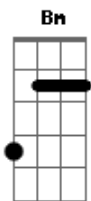

A Dbm Gbm
I wish I would have seen you down in the arcade
Bm Dm A
Sipping on a lemonaid in the paper cup and chewing on the
straw
Dbm Gbm
and I wish I'd seen you in the bakery
Bm Dm

But if
seen you in the bakery... (PAUSE) you probably wouldn't have
seen me

Optional outro: A Gbm Dm F A

- | / slide up
- | \ slide down
- | h hammer-on
- | p pull-off
- | ~ vibrato
- | harmonic
- | x Mute note

Acordes

© ukulele-chords.com

© ukulele-chords.com

© ukulele-chords.com