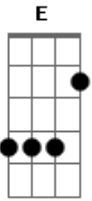

Arctic Monkeys - Bad Thing

Tom: **G**

Play 2 times

Tabbed by: Ross AR

Tuning: Standard **EADGBE**

Both solos in this song are pretty much identical, it's pretty fast but you'll get the of it, I think it's almost right, there might be a few mistakes though.

| / slide up
 | \ slide down
 | h hammer-on
 | p pull-off
 | ~ vibrato
 | harmonic
 | x Mute note

Acordes

© ukulele-chords.com

© ukulele-chords.com