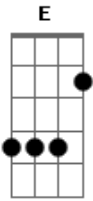

Arctic Monkeys - Bad Thing

Tom: **G**

Play 2 times

Tabbed by: Ross AR

Tuning: Standard **EADGBE**

Both solos in this song are pretty much identical, it's pretty fast but you'll get the of it, I think it's almost right, there might be a few mistakes though.

| / slide up
 | \ slide down
 | h hammer-on
 | p pull-off
 | ~ vibrato
 | harmonic
 | x Mute note

Acordes

© ukulele-chords.com

© ukulele-chords.com