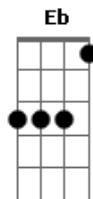

© ukulele-chords.com