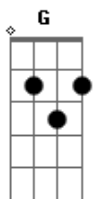

[Refrão]

Em Am G Em
My days end best when the sunset gets itself behind
Am G Em
That little lady sitting on the passen-ger side
Am G Em
It's much less picturesque without her catching the light
The horizon tries but it's just not as kind on the eyes
Em G Em Am Em G Em Bm
As Arabella
Em G Em Am Em G Em Bm
Oh As Arabella

Em G Em Am Em G Em Bm
Just might've tapped into your mind and soul
Em G Em Am Em G Em Bm
You ca--a--n't be sure

[Verso]

G Em Am
Arabella's got a '70s head
G
But she's a modern lover

Em Am G
It's an exploration she's made of outer space
Em Am
And her lips are like the galaxy's edge Am
G Em Am
And her kiss the color of a constellation falling into place

[Refrão]

Em Am G Em
My days end best when the sunset gets itself behind
Am G Em
That little lady sitting on the passen-ger side
Am G Em
It's much less picturesque without her catching the light
The horizon tries but it's just not as kind on the eyes
Em G Em Am Em G Em Bm
As Arabella
Em G Em Am Em G Em Bm
Oh As Arabella

Em G Em Am Em G Em Bm
Just might've tapped into your mind and soul
Em G Em Am Em G Em Bm
You ca--a--n't be sure

C Am
(That's magic) in a cheetah print coat
Em
(Just a slip) underneath it I hope
G
(Asking if) I can have one of those
C
(Organic) cigarettes that she smokes
Am
(Rubs her lips) 'round a Mexican Coke
C
(Makes you wish) that you were the bottle
G Eb
(Takes a sip) of your soul, and it sounds like

[Solo]

Em G Em Am Em G Em Bm
Just might've tapped into your mind and soul
Em G Em Am Em G Em Bm
You ca--a--n't be sure

Acordes

© ukulele-chords.com