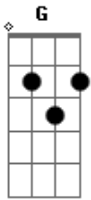

Arctic Monkeys - Arabella

Tom: G

(Em)

Intro:

P.M.-----

verso: (toca continuamente A|-7- muted)

Pre-Chorus

Chorus

B|-----|

G|-7-9-|

D|-7-9-|

A|-5-7-|

E|-----|

Acordes

© ukulele-chords.com

© ukulele-chords.com