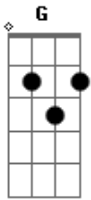

Arctic Monkeys - Arabella

Tom: **G**

(**Em**)

Intro:

P.M.-----

verso: (toca continuamente A|-7- muted)

Pre-Chorus

Chorus

(acordes)

Verso:

P.M.-----

Pre-Chorus:

Chorus:

Chorus:

Termina com

E|-----|

B|-----|

G|-7-9-|

D|-7-9-|

A|-5-7-|

E|-----|

Acordes

© ukulele-chords.com