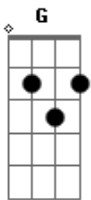

Arctic Monkeys - Arabella

Tom: **G**

(**Em**)

Intro:

P.M.-----

verso: (toca continuamente A|-7- muted)

Pre-Chorus

Chorus

B|-----|

G|-7-9-|

D|-7-9-|

A|-5-7-|

E|-----|

Acordes

© ukulele-chords.com

© ukulele-chords.com