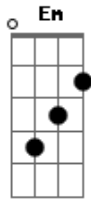

Arctic Monkeys - Arabella

Tom: **G**

(**Em**)

Intro:

P.M.-----

verso: (toca continuamente A|-7- muted)

Pre-Chorus

Chorus

B|-----|

G|-7-9-|

D|-7-9-|

A|-5-7-|

E|-----|

Acordes

© ukulele-chords.com

© ukulele-chords.com