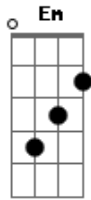

Arctic Monkeys - Arabella

Tom: G

(Em)

Intro:

P.M.-----

verso: (toca continuamente A|-7- muted)

Pre-Chorus

Chorus

B|-----|

G|-7-9-|

D|-7-9-|

A|-5-7-|

E|-----|

Acordes

© ukulele-chords.com

© ukulele-chords.com