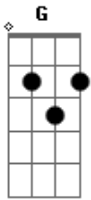

Arctic Monkeys - Arabella

Tom: **G**

(**Em**)

Intro:

P.M.-----

verso: (toca continuamente A|-7- muted)

Pre-Chorus

Chorus

B|-----|

G|-7-9-|

D|-7-9-|

A|-5-7-|

E|-----|

Acordes

© ukulele-chords.com

© ukulele-chords.com