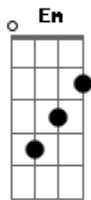

Arctic Monkeys - Arabella

Tom: **G**

(**Em**)

Intro:

P.M.-----

verso: (toca continuamente A|-7- muted)

Pre-Chorus

Chorus

B|-----|

G|-7-9-|

D|-7-9-|

A|-5-7-|

E|-----|

Acordes

© ukulele-chords.com

© ukulele-chords.com