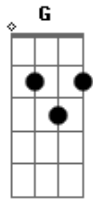

Arctic Monkeys - A Certain Romance

Tom: **B**
Intro:

"You Know..."

Parte 1 - 2x:

(**Ab** **Gb** **E**) (2x)

Solo:

(Guitarra Base)

Verso:

(**B** **Ab** **G**)

Acordes

© ukulele-chords.com

© ukulele-chords.com

© ukulele-chords.com

© ukulele-chords.com

© ukulele-chords.com