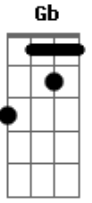

Arctic Monkeys - A Certain Romance

Tom: **B**
Intro:

"You Know..."

Parte 1 - 2x:

(**Ab** **Gb** **E**) (2x)

Solo:

(Guitarra Base)

Verso:

(**B** **Ab** **G**)

Acordes

© ukulele-chords.com

© ukulele-chords.com

© ukulele-chords.com

© ukulele-chords.com

© ukulele-chords.com