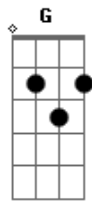

Arctic Monkeys - A Certain Romance

Tom: **B**
Intro:

"You Know..."

Parte 1 - 2x:

(**Ab** **Gb** **E**) (2x)

Solo:

(Guitarra Base)

Verso:

(**B** **Ab** **G**)

Acordes

© ukulele-chords.com

© ukulele-chords.com

© ukulele-chords.com

© ukulele-chords.com

© ukulele-chords.com