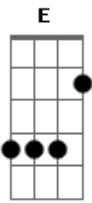

Arctic Monkeys - A Certain Romance

Tom: **B**
Intro:

"You Know..."

Parte 1 - 2x:

(**Ab** **Gb** **E**) (2x)

Solo:

(Guitarra Base)

Verso:

(**B** **Ab** **G**)

Acordes

© ukulele-chords.com

© ukulele-chords.com

© ukulele-chords.com

© ukulele-chords.com

© ukulele-chords.com