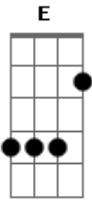

Arctic Monkeys - A Certain Romance

Tom: **B**
Intro:

"You Know..."

Parte 1 - 2x:

(**Ab** **Gb** **E**) (2x)

Solo:

(Guitarra Base)

Verso:

(**B** **Ab** **G**)

Acordes

© ukulele-chords.com

© ukulele-chords.com

© ukulele-chords.com

© ukulele-chords.com

© ukulele-chords.com