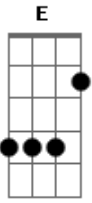

Arctic Monkeys - A Certain Romance

Tom: **B**
Intro:

"You Know..."

Parte 1 - 2x:

(**Ab** **Gb** **E**) (2x)

Solo:

(Guitarra Base)

Verso:

(**B** **Ab** **G**)

Acordes

© ukulele-chords.com

© ukulele-chords.com

© ukulele-chords.com

© ukulele-chords.com

© ukulele-chords.com