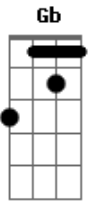

Arctic Monkeys - A Certain Romance

Tom: **B**
Intro:

"You Know..."

Parte 1 - 2x:

(**Ab** **Gb** **E**) (2x)

Solo:

(Guitarra Base)

Verso:

(**B** **Ab** **G**)

Acordes

© ukulele-chords.com

© ukulele-chords.com

© ukulele-chords.com

© ukulele-chords.com

© ukulele-chords.com