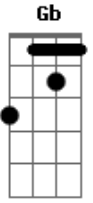

Arctic Monkeys - A Certain Romance

Tom: **B**
Intro:

"You Know..."

Parte 1 - 2x:

(**Ab** **Gb** **E**) (2x)

Solo:

(Guitarra Base)

Verso:

(**B** **Ab** **G**)

Acordes

© ukulele-chords.com

© ukulele-chords.com

© ukulele-chords.com

© ukulele-chords.com

© ukulele-chords.com