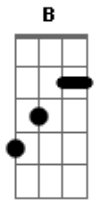

Arctic Monkeys - A Certain Romance

Tom: **B**

"You Know..."

Intro:

(**Ab** **Gb** **E**) (2x)

Solo:

(Guitarra Base)

Parte 1 - 2x:

Verso:

(**B** **Ab** **G**)

Acordes

© ukulele-chords.com

© ukulele-chords.com

© ukulele-chords.com

© ukulele-chords.com

© ukulele-chords.com