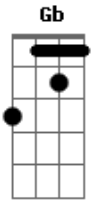

Arctic Monkeys - A Certain Romance

Tom: **B**

"You Know..."

Intro:

(**Ab** **Gb** **E**) (2x)

Solo:

(Guitarra Base)

Parte 1 - 2x:

Verso:

(**B** **Ab** **G**)

Acordes

© ukulele-chords.com

© ukulele-chords.com

© ukulele-chords.com

© ukulele-chords.com

© ukulele-chords.com