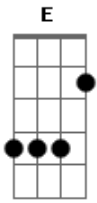

Arctic Monkeys - A Certain Romance

Tom: **B**

"You Know..."

Intro:

(**Ab** **Gb** **E**) (2x)

Solo:

(Guitarra Base)

Parte 1 - 2x:

Verso:

(**B** **Ab** **G**)

Acordes

© ukulele-chords.com

© ukulele-chords.com

© ukulele-chords.com

© ukulele-chords.com

© ukulele-chords.com