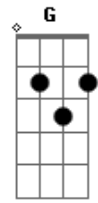

Arctic Monkeys - A Certain Romance

Tom: **B**

"You Know..."

Intro:

(**Ab** **Gb** **E**) (2x)

Solo:

(Guitarra Base)

Parte 1 - 2x:

Verso:

(**B** **Ab** **G**)

Acordes

© ukulele-chords.com

© ukulele-chords.com

© ukulele-chords.com

© ukulele-chords.com

© ukulele-chords.com