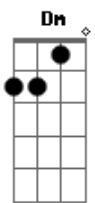

© ukulele-chords.com