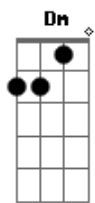

© ukulele-chords.com