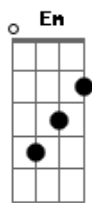

© ukulele-chords.com