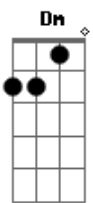

© ukulele-chords.com