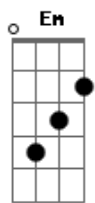

© ukulele-chords.com