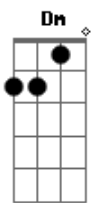

© ukulele-chords.com