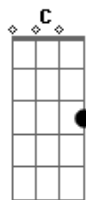

F G Am

Da última Noite de Sábado

Acordes

© ukulele-chords.com

© ukulele-chords.com

© ukulele-chords.com

© ukulele-chords.com

© ukulele-chords.com