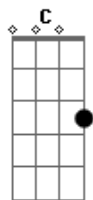

F G Am

Da última Noite de Sábado

Acordes

© ukulele-chords.com

© ukulele-chords.com

© ukulele-chords.com

© ukulele-chords.com

© ukulele-chords.com