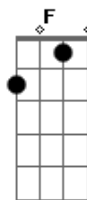

F G Am

Da última Noite de Sábado

Acordes

© ukulele-chords.com

© ukulele-chords.com

© ukulele-chords.com

© ukulele-chords.com

© ukulele-chords.com