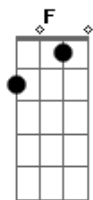

F G Am

Da última Noite de Sábado

Acordes

© ukulele-chords.com

© ukulele-chords.com

© ukulele-chords.com

© ukulele-chords.com

© ukulele-chords.com