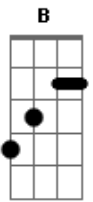

© ukulele-chords.com