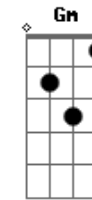

© ukulele-chords.com