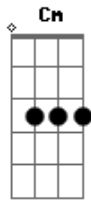

© ukulele-chords.com