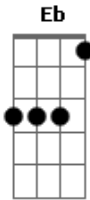

© ukulele-chords.com