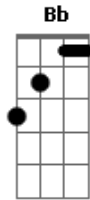

© ukulele-chords.com