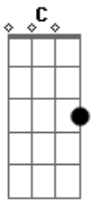

Apocalyptica - Dead Man's Eyes

Tom: C

m [Intro] Cm Eb Bb F
Ab Eb Bb F

Cm Gm
A narrow path through hallowed grounds
Cm G
A silent walk among the clouds
Eb Gm
A pile of stones hidden in the pine
Eb G
Only seen through dead man's eyes
Cm Gm
Autumn leaves turn brandy wine
Cm G
Fall and dance in the wind outside
Eb Gm
A shadow wanders though the fog
Eb G
Searching for the light it lost

Cm Eb
I'm not afraid
Bb Fm
Because I'm not alone
Ab Eb
She's waiting there
Bb Fm
To carry me home

(Cm Gm Cm G)

Cm Gm
A lifetime written in his weathered red face
Cm G

Every triumph, every fall from grace
Eb Bb
Another winters come and gone
F
It won't be long
Fm
It won't be long

G Bb
I'm not afraid
F Cm
Because I'm not alone
Eb Bb
She's waiting there
F Cm
To carry me home

(Gm Bb F Cm)

Eb
I'm coming home
Bb
I'm coming home!
F
I'm coming home!
Cm
I'm coming home!
Gm
I'm coming home
Bb
I'm coming home
F
I'm coming home
Cm
I'm coming home

Acordes

© ukulele-chords.com