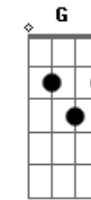

© ukulele-chords.com