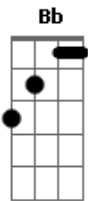

© ukulele-chords.com