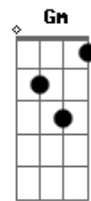

© ukulele-chords.com

© ukulele-chords.com

© ukulele-chords.com

© ukulele-chords.com

© ukulele-chords.com

Bb F
 Christmas Songs

[Ponte]

Bb F
 He knows the night?s been frightful
 Bb F
 No need to answer the phone
 Dm G7 Dm
 Stay calm, relax, enjoy the show
 G7 C Db7
 If you want to go home!
 [Refrão]