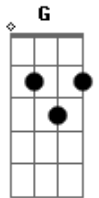

(F7M G A A)
(F7M G A A)

F7M G A
Me ni utsuru koto dake shika shinjirarenai
Am
Sonna jibun ni
F7M G A A
Ikite yuku tsuyosa nante nai to omotteta

Acordes

© ukulele-chords.com

© ukulele-chords.com

© ukulele-chords.com