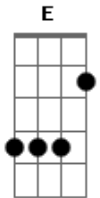

© ukulele-chords.com

F7M G Am
Sabishisa wa kurushiku yasashisa wa setsunaku
F7M G A A
Soredemo kono basho ga itoshii

F7M G
Dekinai koto wo dareka no sei ni shite
Em7 Am
Nigete itan da sou kidzuita hi kara
F7M G
Hikeru trigger tsuyosa wo nigitte

(A)

Am G F7M
Itsuka ryuusei ga yoru wo kowashite
G Am G F7M
Sekai ga terasareteku hi made
G Am G
I will chase chase my star

E
Wazuka na zankou wo
F7M G A A
Dakishimetai kara yozora miageteta

(A F7M G)
(A F7M G)

Am G F7M
Kono me wa itsumo nani wo mite kita?
G Am G F7M G

Am G F7M
Tatoe chiisana sekai da to shitemo
Am G F7M
Itsuka ryuusei ga yozora kakenuke
G Am G F7M
Subete no yami wo terasu hi made
G Am G E
Yuragu koto naku tsuyoku kedakaku

F7M G
Ikite yukun datte negatta

A A
The darkest night
G F7M G
Me wo sorasanai to kimeta

A
The darkest night

[Final] G F7M G A A
F7M G A A F7M