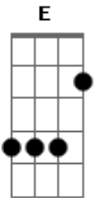

© ukulele-chords.com

F7M G Am
Sabishisa wa kurushiku yasashisa wa setsunaku
F7M G A A
Soredemo kono basho ga itoshii

F7M G
Dekinai koto wo dareka no sei ni shite
Em7 Am
Nigete itan da sou kidzuita hi kara
F7M G
Hikeru trigger tsuyosa wo nigitte

(A)

Am G F7M
Itsuka ryuusei ga yoru wo kowashite
G Am G F7M
Sekai ga terasareteku hi made
G Am G
I will chase chase my star
E

Wazuka na zankou wo
F7M G A A
Dakishimetai kara yozora miageteta

(A F7M G)
(A F7M G)

Am G F7M
Kono me wa itsumo nani wo mite kita?
G Am G F7M G

Tatoe chiisana sekai da to shitemo
Am G F7M
Itsuka ryuusei ga yozora kakenuke
G Am G F7M
Subete no yami wo terasu hi made
G Am G E

Yuragu koto naku tsuyoku kedakaku
F7M G
Ikite yukun datte negatta

A A
The darkest night
G F7M G
Me wo sorasanai to kimeta

A
The darkest night

[Final] G F7M G A A
F7M G A A F7M