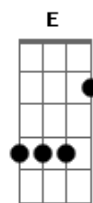

Anthony Neely - Sorry That I Loved You

Tom: A

Intro: (2x): Gbm D

Verso:

Gbm D
For all of the times that I tried for your smile
Bm E
For making you think that I was worth the while
Gbm D Bm E
So your love love love love love love would be mine
Gbm D
For sending you flowers and holding your hand
Bm E
That no one was there to take a stand
D D E
But then love love love made us blind

Refrão:

D
And I'm so sorry that I hurt you
A
Sorry that I fell through
E Gbm E
Sorry I was falling in love with you
D
I'm sorry that it came true but
A E D
Sorry doesn't turn back time
D A
For all that I have done to you
E Gbm E
I wish that I could make it right
D
So sorry that I loved you
A
Sorry that I needed you
E D
Sorry that I held you tight
And I'm so sorry for

Ponte:

E Gbm
An apology now after all of this time
D A
Won't make any difference tonight
E Gbm
But I'm hoping "I'm sorry" will open your mind
D D E
To love love love love in your life , yeah

Refrão:

D
Sorry that I hurt you
A
Sorry that I fell through
E Gbm E
Sorry I was falling in love with you
D
I'm sorry that it came true but
A E D
But sorry doesn't turn back time
D A
For all that I have done to you
E Gbm E
I wish that I could make it right
D
So sorry that I hurt you
A
Sorry that I fell through
E Gbm E
Sorry I was falling in love with you
D
I'm sorry that it came true but
A E D
Sorry doesn't turn back time

Final:

D A
Sorry that I loved you
E D
I'm sorry that I hurt you
D A
Sorry that I loved you
E D
I'm sorry that I hurt you

Acordes

© ukulele-chords.com

© ukulele-chords.com

© ukulele-chords.com

© ukulele-chords.com