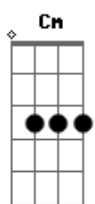

© ukulele-chords.com