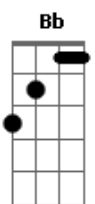

Anthony Lázaro - Gravity

tom:

Intro: Cm F Dm Eb

Cm
Girl you look tired

F
Take off your shoes now
Come here to bed

Dm
We'll chase your blues out
Jump up on board
Eb
We're taking a ride to Mars

Cm
Let's take our space ship

F
Out in the sky
Fly to the Moon and take out a slice

Dm
Space Bonnie & Clide
Eb
Riding into the night

Cm
Cause you've been working so hard

F
But this is your cue
Just for tonight

Dm
I'll Take care of you

Eb
And we'll leave
All this gravity behind

(Cm F Dm Eb)

We'll chase after comets

F
And jump on their trails

Dm Eb
We'll get a small of taste
From the Milky Way

Cm
And then we'll go

F
Back to the start

Dm
We're gonna head to planet earth
Landing from space

Eb
Right into our bed

Cm
Cause you've been working so hard

F
But this is your cue
Just for tonight

Dm
I'll Take care of you
And we'll leave

Eb
All this gravity behind

Cm
Cause you've been working so hard
But this is your cue

F
Just for tonight

Dm
I'll Take care of you

Eb
And we'll leave
All this gravity behind

Acordes

© ukulele-chords.com