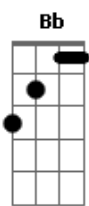

Anthony Lázaro - Gravity

tom:

Intro: Cm F Dm Eb

Cm
Girl you look tired

F
Take off your shoes now
Come here to bed

Dm
We'll chase your blues out
Jump up on board
Eb
We're taking a ride to Mars

Cm
Let's take our space ship

F
We're gonna head to planet earth

Dm
Landing from space
Eb

Right into our bed

Cm
Cause you've been working so hard

F
But this is your cue

Just for tonight

I'll Take care of you

Dm
And we'll leave

Eb
All this gravity behind

Cm
Cause you've been working so hard
But this is your cue

F
Just for tonight

I'll Take care of you

Dm
And we'll leave

Eb
All this gravity behind

Acordes

© ukulele-chords.com