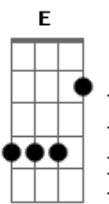

ukulele-chords.com