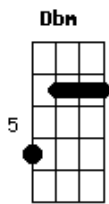

Anthony Gomes - Love Sweet Love

tom:

Intro: Dbm E A Dbm E B
Dbm E A Dbm E B

[Primeira Parte]

A B Dbm
The lonely life I've been living
A B Dbm
It's got me going insane
A B Dbm
Standing in the station
A B Dbm
But only missing the train

[Pré-Refrão]

E
I wanna living
Ab
I wanna giving
Dbm
I got a feeling
D
People let me tell you 'bout

[Refrão]

A B Dbm
Love, sweet love
A B Dbm
Raining down from heaven above
A B Dbm
Love sweet love
Gbm Ab
I gotta find it -
Ab Dbm E A
Love, sweet love

(Dbm E A Dbm B)

[Segunda Parte]

A B Dbm
Out from nowhere I saw here
A B Dbm
Blue jeans and high heel shoes
A B Dbm
Turned my whole world up-side down
A B Dbm
Sure 'nough she'll be out of the blue

[Pré-Refrão]

E
I wanna living
Ab
I wanna giving
Dbm

Acordes

ukulele-chords.com