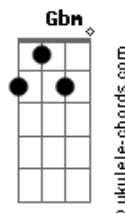

# Anthony Gomes - Love Sweet Love

tom:

Intro: Dbm E A Dbm E B  
 Dbm E A Dbm E B

[Primeira Parte]

A B Dbm  
 The lonely life I've been living  
 A B Dbm  
 It's got me going insane  
 A B Dbm  
 Standing in the station  
 A B Dbm  
 But only missing the train

[Pré-Refrão]

E  
 I wanna living  
 Ab  
 I wanna giving  
 Dbm  
 I got a feeling  
 D  
 People let me tell you 'bout

[Refrão]

A B Dbm  
 Love, sweet love  
 A B Dbm  
 Raining down from heaven above  
 A B Dbm  
 Love sweet love  
 Gbm Ab  
 I gotta find it -  
 Ab Dbm E A  
 Love, sweet love

( Dbm E A Dbm B )

[Segunda Parte]

A B Dbm  
 Out from nowhere I saw here  
 A B Dbm  
 Blue jeans and high heel shoes  
 A B Dbm  
 Turned my whole world up-side down  
 A B Dbm  
 Sure 'nough she'll be out of the blue

## Acordes

I got a feeling  
 D  
 People let me tell you 'bout

[Refrão]

A B Dbm  
 Love, sweet love  
 A B Dbm  
 Raining down from heaven above  
 A B Dbm  
 Love sweet love  
 Gbm Ab  
 I gotta find it -  
 Ab Dbm  
 Love, sweet love