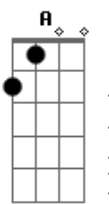

ukulele-chords.com