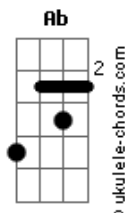

# Anthony Gomes - Love Sweet Love

tom:

Intro: Dbm E A Dbm E B  
 Dbm E A Dbm E B

[Primeira Parte]

A B Dbm  
 The lonely life I've been living  
 A B Dbm  
 It's got me going insane  
 A B Dbm  
 Standing in the station  
 A B Dbm  
 But only missing the train

[Pré-Refrão]

E  
 I wanna living  
 Ab  
 I wanna giving  
 Dbm  
 I got a feeling  
 D  
 People let me tell you 'bout

[Refrão]

A B Dbm  
 Love, sweet love  
 A B Dbm  
 Raining down from heaven above  
 A B Dbm  
 Love sweet love  
 Gbm Ab  
 I gotta find it -  
 Ab Dbm E A  
 Love, sweet love

( Dbm E A Dbm B )

[Segunda Parte]

A B Dbm  
 Out from nowhere I saw here  
 A B Dbm  
 Blue jeans and high heel shoes  
 A B Dbm  
 Turned my whole world up-side down  
 A B Dbm  
 Sure 'nough she'll be out of the blue

## Acordes

I got a feeling  
 D  
 People let me tell you 'bout

[Refrão]

A B Dbm  
 Love, sweet love  
 A B Dbm  
 Raining down from heaven above  
 A B Dbm  
 Love sweet love  
 Gbm Ab  
 I gotta find it -  
 Ab Dbm  
 Love, sweet love