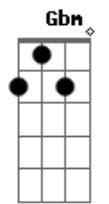

ukulele-chords.com

I got a feeling
D
People let me tell you 'bout

[Refrão]

A B Dbm
Love, sweet love
A B Dbm
Raining down from heaven above
A B Dbm
Love sweet love
Gbm Ab
I gotta find it -
Ab Dbm
Love, sweet love

(Dbm E A Dbm E B)
(Dbm E A Dbm E B)

[Solo] A B Dbm
A B Dbm
A B Dbm
A B Dbm

[Pré-Refrão]

E
I wanna living
Ab
I wanna giving
Dbm
I got a feeling
D
People let me tell you 'bout

[Refrão Final]

A B Dbm
Love, sweet love
A B Dbm
Raining down from heaven above
A B Dbm
Love, sweet love
Gbm Ab
I gotta find it -

A B Dbm
Love, sweet love
A B Dbm
Raining down from heaven above
A B Dbm
Love, sweet love
Gbm Ab
I gotta find it -
Ab Dbm
Love, sweet love

[Final] A B Dbm A B Dbm
A B Dbm A B Dbm
Dbm E A Dbm E B