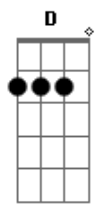

ukulele-chords.com