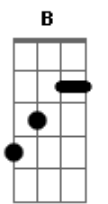

ukulele-chords.com