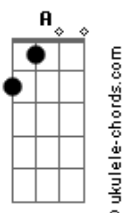

# Anthony Gomes - Love Sweet Love

tom:

Intro: Dbm E A Dbm E B  
 Dbm E A Dbm E B

[Primeira Parte]

A B Dbm  
 The lonely life I've been living  
 A B Dbm  
 It's got me going insane  
 A B Dbm  
 Standing in the station  
 A B Dbm  
 But only missing the train

[Pré-Refrão]

E  
 I wanna living  
 Ab  
 I wanna giving  
 Dbm  
 I got a feeling  
 D  
 People let me tell you 'bout

[Refrão]

A B Dbm  
 Love, sweet love  
 A B Dbm  
 Raining down from heaven above  
 A B Dbm  
 Love sweet love  
 Gbm Ab  
 I gotta find it -  
 Ab Dbm E A  
 Love, sweet love

( Dbm E A Dbm B )

[Segunda Parte]

A B Dbm  
 Out from nowhere I saw here  
 A B Dbm  
 Blue jeans and high heel shoes  
 A B Dbm  
 Turned my whole world up-side down  
 A B Dbm  
 Sure 'nough she'll be out of the blue

## Acordes

I got a feeling  
 D  
 People let me tell you 'bout

[Refrão]

A B Dbm  
 Love, sweet love  
 A B Dbm  
 Raining down from heaven above  
 A B Dbm  
 Love sweet love  
 Gbm Ab  
 I gotta find it -  
 Ab Dbm  
 Love, sweet love