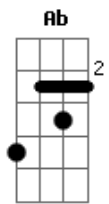

ukulele-chords.com