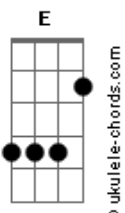

# Anthony Gomes - Love Sweet Love

tom:

Intro: Dbm E A Dbm E B  
 Dbm E A Dbm E B

[Primeira Parte]

A B Dbm  
 The lonely life I've been living  
 A B Dbm  
 It's got me going insane  
 A B Dbm  
 Standing in the station  
 A B Dbm  
 But only missing the train

[Pré-Refrão]

E  
 I wanna living  
 Ab  
 I wanna giving  
 Dbm  
 I got a feeling  
 D  
 People let me tell you 'bout

[Refrão]

A B Dbm  
 Love, sweet love  
 A B Dbm  
 Raining down from heaven above  
 A B Dbm  
 Love sweet love  
 Gbm Ab  
 I gotta find it -  
 Ab Dbm E A  
 Love, sweet love

( Dbm E A Dbm B )

[Segunda Parte]

A B Dbm  
 Out from nowhere I saw here  
 A B Dbm  
 Blue jeans and high heel shoes  
 A B Dbm  
 Turned my whole world up-side down  
 A B Dbm  
 Sure 'nough she'll be out of the blue

## Acordes

I got a feeling  
 D  
 People let me tell you 'bout

[Refrão]

A B Dbm  
 Love, sweet love  
 A B Dbm  
 Raining down from heaven above  
 A B Dbm  
 Love sweet love  
 Gbm Ab  
 I gotta find it -  
 Ab Dbm  
 Love, sweet love