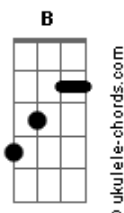

# Anthony Gomes - Love Sweet Love

tom:

Intro: Dbm E A Dbm E B  
 Dbm E A Dbm E B

[Primeira Parte]

A B Dbm  
 The lonely life I've been living  
 A B Dbm  
 It's got me going insane  
 A B Dbm  
 Standing in the station  
 A B Dbm  
 But only missing the train

[Pré-Refrão]

E  
 I wanna living  
 Ab  
 I wanna giving  
 Dbm  
 I got a feeling  
 D  
 People let me tell you 'bout

[Refrão]

A B Dbm  
 Love, sweet love  
 A B Dbm  
 Raining down from heaven above  
 A B Dbm  
 Love sweet love  
 Gbm Ab  
 I gotta find it -  
 Ab Dbm E A  
 Love, sweet love

( Dbm E A Dbm B )

[Segunda Parte]

A B Dbm  
 Out from nowhere I saw here  
 A B Dbm  
 Blue jeans and high heel shoes  
 A B Dbm  
 Turned my whole world up-side down  
 A B Dbm  
 Sure 'nough she'll be out of the blue

## Acordes

I got a feeling  
 D  
 People let me tell you 'bout

[Refrão]

A B Dbm  
 Love, sweet love  
 A B Dbm  
 Raining down from heaven above  
 A B Dbm  
 Love sweet love  
 Gbm Ab  
 I gotta find it -  
 Ab Dbm  
 Love, sweet love