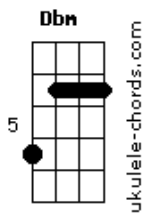

# Anthony Gomes - Love Sweet Love

tom:

Intro: Dbm E A Dbm E B  
 Dbm E A Dbm E B

[Primeira Parte]

A B Dbm  
 The lonely life I've been living  
 A B Dbm  
 It's got me going insane  
 A B Dbm  
 Standing in the station  
 A B Dbm  
 But only missing the train

[Pré-Refrão]

E  
 I wanna living  
 Ab  
 I wanna giving  
 Dbm  
 I got a feeling  
 D  
 People let me tell you 'bout

[Refrão]

A B Dbm  
 Love, sweet love  
 A B Dbm  
 Raining down from heaven above  
 A B Dbm  
 Love sweet love  
 Gbm Ab  
 I gotta find it -  
 Ab Dbm E A  
 Love, sweet love

( Dbm E A Dbm B )

[Segunda Parte]

A B Dbm  
 Out from nowhere I saw here  
 A B Dbm  
 Blue jeans and high heel shoes  
 A B Dbm  
 Turned my whole world up-side down  
 A B Dbm  
 Sure 'nough she'll be out of the blue

## Acordes

I got a feeling  
 D  
 People let me tell you 'bout

[Refrão]

A B Dbm  
 Love, sweet love  
 A B Dbm  
 Raining down from heaven above  
 A B Dbm  
 Love sweet love  
 Gbm Ab  
 I gotta find it -  
 Ab Dbm  
 Love, sweet love