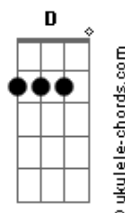

# Anthony Gomes - Love Sweet Love

tom:

Intro: Dbm E A Dbm E B  
 Dbm E A Dbm E B

[Primeira Parte]

A B Dbm  
 The lonely life I've been living  
 A B Dbm  
 It's got me going insane  
 A B Dbm  
 Standing in the station  
 A B Dbm  
 But only missing the train

[Pré-Refrão]

E  
 I wanna living  
 Ab  
 I wanna giving  
 Dbm  
 I got a feeling  
 D  
 People let me tell you 'bout

[Refrão]

A B Dbm  
 Love, sweet love  
 A B Dbm  
 Raining down from heaven above  
 A B Dbm  
 Love sweet love  
 Gbm Ab  
 I gotta find it -  
 Ab Dbm E A  
 Love, sweet love

( Dbm E A Dbm B )

[Segunda Parte]

A B Dbm  
 Out from nowhere I saw here  
 A B Dbm  
 Blue jeans and high heel shoes  
 A B Dbm  
 Turned my whole world up-side down  
 A B Dbm  
 Sure 'nough she'll be out of the blue

## Acordes

I got a feeling  
 D  
 People let me tell you 'bout

[Refrão]

A B Dbm  
 Love, sweet love  
 A B Dbm  
 Raining down from heaven above  
 A B Dbm  
 Love sweet love  
 Gbm Ab  
 I gotta find it -  
 Ab Dbm  
 Love, sweet love