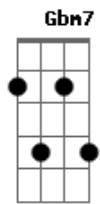

© ukulele-chords.com