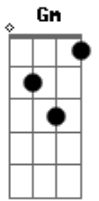

© ukulele-chords.com