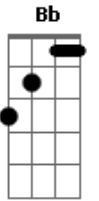

© ukulele-chords.com