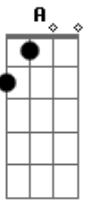

© ukulele-chords.com

(Dm Gm Am Dm)

[Segunda Parte]

Dm Gm
Lady Grey the songbird comes each day
Am Dm
For the pleasure of your company
Dm Gm
Yeah, Lady! Grey how he loves your ways
Am Dm
Spending his days in your company

[Refrão]

Dm Gm
Yeah, Lady! Grey I have to say with you, I lose track
of the days
Am Dm
They all seem the same to me from Monday to Sunday
Dm Gm
Yeah, Lady! Grey I have to say with you, I lose track
of the way
Am Dm
I don't know if I'm going this way or that way

[Pos-Refrão]

Bb F
Are you dreaming of another place and time
Gm A
Where I am yours and you are mine
Bb F
No waste of space and no waste of time
Gm A
I am yours and you are mine
A
Mine sweet Lady Grey

[Final] Dm Gm Am Dm
Dm Gm Am Dm