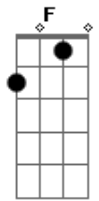

Ant - Lady Grey

tom:

Intro: **Dm Gm Am Dm**
Dm Gm Am Dm
F (forma dos acordes no tom de **Dm**)

[Primeira Parte]

Dm Lady Grey the highlight of the day
Am Seems to me to be your company
Dm Oh Lady Grey how I love your way
Am Spending the day in your company

[Refrão]

Dm Yeah Lady Grey I have to say with you I lose track of the days
Am They all seem the same to me from Monday to Sunday
Dm Yeah Lady Grey I have to say with you I lose track of the way
Am I don't know if I'm going this way or that way

[Pos-Refrão]

Bb Are you dreaming of another place and time
Gm Where I am yours and you are mine
Bb No waste of space and no waste of time
Gm I am yours and you are mine
A Mine sweet Lady Grey

(**Dm Gm Am Dm**)

Acordes

© ukulele-chords.com