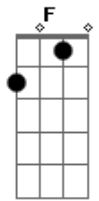

Ant - Lady Grey

tom:

F (forma dos acordes no tom de Dm)

Intro: Dm Gm Am Dm
Dm Gm Am Dm

[Primeira Parte]

Dm Gm
Lady Grey the highlight of the day
Am Dm
Seems to me to be your company
Dm Gm
Oh Lady Grey how I love your way
Am Dm
Spending the day in your company

[Refrão]

Dm Gm
Yeah Lady Grey I have to say with you I lose track of
the days
Am Dm
They all seem the same to me from Monday to Sunday
Dm Gm
Yeah Lady Grey I have to say with you I lose track of
the way
Am Dm
I don't know if I'm going this way or that way

[Pos-Refrão]

Bb F
Are you dreaming of another place and time
Gm A
Where I am yours and you are mine
Bb F
No waste of space and no waste of time
Gm A
I am yours and you are mine
A
Mine sweet Lady Grey

(Dm Gm Am Dm)

Acordes

© ukulele-chords.com