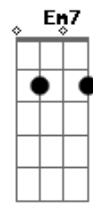

© ukulele-chords.com

Tabun watashi doukashite ta no ne
C Am C7M Am Dm C7M F
Saafu boudo naosu ushirosuga~ ta
Bm7

Mitsume
Dm G C7M G
Sayonara o kanjiteita no yo

F7M Dm Em Am Dm
Sono ki ni wa natte ta kedo anata no
G C
Kotoba ni wa
F7M Dm Em Am Dm G
Dokotonaku uso no kaori kitto sou yo

[Refrão]

C Db
Remember summer days
Dm C7M F Bm7
Natsu ga kiete iku~ wa~
Dm G C7M
Touriamae ga anata o turedashite itta
G

C Db
Oh I love you
Dm C7M F Bm7
Wasurerarenai kedo
Dm
Tsugi no natsu ni mo
F Dm G
Mata koko e kuru

(C7M Am C7M Am)

[Solo] Gm F7M
Gm F7M Em7
Dm G C7M Am Dm G

[Refrão]

C Db
Remember summer days
Dm C7M F Bm7
Natsu ga kiete iku~ wa~
Dm G C7M
Touriamae ga anata o turedashite itta
G

C Db
Oh I love you
Dm C7M F Bm7
Wasurerarenai kedo
Dm
Tsugi no natsu ni mo
F Dm G
Mata koko e kuru