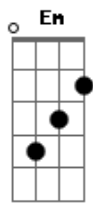

© ukulele-chords.com