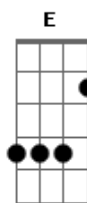

[Segunda Parte]

(C7M Am C7M Am)

C Am C7M Am Dm
Koe o kakete kita no mo sou yo kima~
C7M F Bm7
Gure na no
Dm G C7M G

Acordes

© ukulele-chords.com

© ukulele-chords.com

© ukulele-chords.com

© ukulele-chords.com