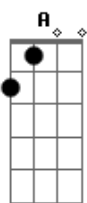

[Segunda Parte]

(C7M Am C7M Am)

C Am C7M Am Dm
Koe o kakete kita no mo sou yo kima~
C7M F Bm7
Gure na no
Dm G C7M G

Acordes

© ukulele-chords.com

© ukulele-chords.com

© ukulele-chords.com

© ukulele-chords.com