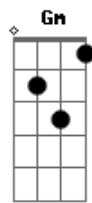

© ukulele-chords.com