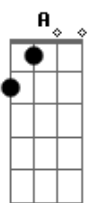

[Segunda Parte]

(C7M Am C7M Am)

C Am C7M Am Dm
Koe o kakete kita no mo sou yo kima~
C7M F Bm7
Gure na no
Dm G C7M G

Acordes

© ukulele-chords.com

© ukulele-chords.com

© ukulele-chords.com

© ukulele-chords.com