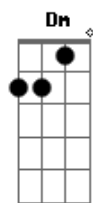

© ukulele-chords.com