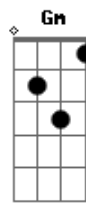

© ukulele-chords.com