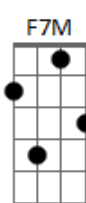

[Segunda Parte]

(C7M Am C7M Am)

C Am C7M Am Dm
Koe o kakete kita no mo sou yo kima~
C7M F Bm7
Gure na no
Dm G C7M G

Acordes

© ukulele-chords.com

© ukulele-chords.com

© ukulele-chords.com

© ukulele-chords.com