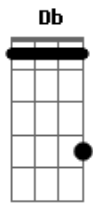

© ukulele-chords.com