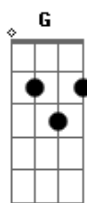

[Segunda Parte]

(C7M Am C7M Am)

C Am C7M Am Dm
Koe o kakete kita no mo sou yo kima~
C7M F Bm7
Gure na no
Dm G C7M G

Acordes

© ukulele-chords.com

© ukulele-chords.com

© ukulele-chords.com

© ukulele-chords.com