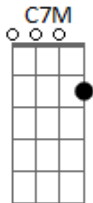

[Segunda Parte]

(C7M Am C7M Am)

C Am C7M Am Dm
Koe o kakete kita no mo sou yo kima~
C7M F Bm7
Gure na no
Dm G C7M G

Acordes

© ukulele-chords.com

© ukulele-chords.com

© ukulele-chords.com

© ukulele-chords.com