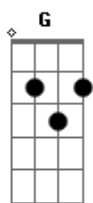

[Segunda Parte]

(C7M Am C7M Am)

C Am C7M Am Dm
Koe o kakete kita no mo sou yo kima~
C7M F Bm7
Gure na no
Dm G C7M G

Acordes

© ukulele-chords.com

© ukulele-chords.com

© ukulele-chords.com

© ukulele-chords.com