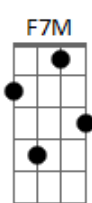

[Segunda Parte]

(C7M Am C7M Am)

C Am C7M Am Dm
Koe o kakete kita no mo sou yo kima~
C7M F Bm7
Gure na no
Dm G C7M G

Acordes

© ukulele-chords.com

© ukulele-chords.com

© ukulele-chords.com

© ukulele-chords.com