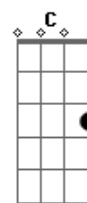

© ukulele-chords.com