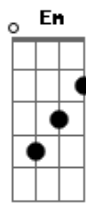

© ukulele-chords.com