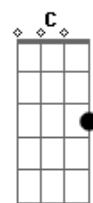

© ukulele-chords.com