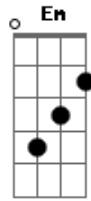

Another World - Hoodoo Gurus

Tom: G
Intro: G C G C (repeat)

Verse 1:
G C G C G
God only knows how far you've come
C Am Em
It must be light years from here
G C G C G
Some distant star you call "the sun"
C Am Em
Does someone miss you back there?

Tab refrão
G D Am C G D Am C
Another world is calling you
G D Am C G D Am C
Another world is coming throug
refrão

Verse 2:
You look like me, you talk like me
I could believe you're human!
But, late at night, i catch your eye
And i know what you're thinking

Tab refrão

Acordes

© ukulele-chords.com

© ukulele-chords.com

© ukulele-chords.com

© ukulele-chords.com

© ukulele-chords.com

G D Am C G D Am C
Another world is calling you
G D Am C G D Am
Another world is coming through
refrão

Bridge:
C G Em
A ahh a a ahh a calling you
C G Em
A ahh a a ahh a calling you
C
Calling you to come home

Then:
D G C (x8)

D C
Another world

Verse 3:
You can't escape from gravity
For you, this earth's a prison
What i would call "human" in me
For you would be "perversion"