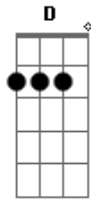

© ukulele-chords.com

G D Am C G D Am C
Another world is calling you
G D Am C G D Am
Another world is coming through
refrão

Bridge:
C G Em
A ahh a a ahh a calling you
C G Em
A ahh a a ahh a calling you
C
Calling you to come home

Then:
D G C (x8)

D C
Another world

Verse 3:
You can't escape from gravity
For you, this earth's a prison
What i would call "human" in me
For you would be "perversion"

Repeat chorus