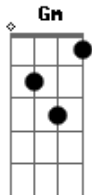

Annie Lennox - I Put a Spell On You

Tom: F
Intro: Dm C Dm

I put a ^{Dm} spell on you ^{Gm}
'Cause you're ^{Dm} mine ^D

^{Gm} You better stop the things you do ^{C7 Gm}
I tell you, I ain't ^{A (Bb) A} lyin', I ain't lyin'

^{Gm} Oooh
^{Dm} Yeah

Acordes

© ukulele-chords.com

© ukulele-chords.com

© ukulele-chords.com

© ukulele-chords.com

© ukulele-chords.com

© ukulele-chords.com