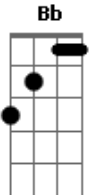

© ukulele-chords.com