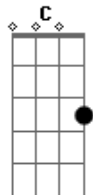

Annie Lennox - I Put a Spell On You

Tom: F
Intro: Dm C Dm

I put a ^{Dm} spell on you ^{Gm}
'Cause you're ^{Dm} mine ^D

^{Gm} You better stop the things you do ^{C7 Gm}
I tell you, I ain't lyin', I ain't lyin' ^{A (Bb) A}

^{Gm} Oooh
^{Dm} Yeah

Acordes

© ukulele-chords.com

© ukulele-chords.com

© ukulele-chords.com

© ukulele-chords.com

© ukulele-chords.com

© ukulele-chords.com