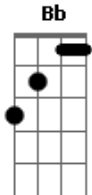

© ukulele-chords.com