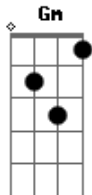

Annie Lennox - I Put a Spell On You

Tom: F
Intro: Dm C Dm

I put a ^{Dm} spell on you ^{Gm}
'Cause you're ^{Dm} mine ^D

^{Gm} You better stop the things you do ^{C7 Gm}
I tell you, I ain't ^{A (Bb) A} lyin', I ain't lyin'

^{Dm} You know I can't stand it
You're ^D runnin' around, you know better daddy
^{Gm} I can't stand it cause you put me down
^{Bb} Oh oh

I put a ^{Dm} spell on you ^A
Because you're ^{Dm} mine ^A

[Solo] ^{Dm Gm Dm D Gm A Bb A}

^{Dm} You know I can't stand it
You're ^D runnin' around, you know better daddy
^{Gm}

I can't stand it cause you put me down
^{Bb} Oh oh

I put a ^{Dm} spell on you ^A
Because you're ^{Dm} mine ^A
(^{Dm C Dm})

^{Dm} You know I love you, I love you, I love you ^D
I love you anyhow ^{Gm}
^{Gm} And I don't care if you don't want me ^{Bb}
^{Bb} I'm yours right now

I put a ^{Dm} spell on you ^A
Because you're ^{Dm} mine ^A
Because you're ^{Dm} mine ^A
Because you're ^{Dm} mine ^A

^{Gm} Oooh
^{Dm} Yeah

Acordes

© ukulele-chords.com

© ukulele-chords.com

© ukulele-chords.com

© ukulele-chords.com

© ukulele-chords.com

© ukulele-chords.com

© ukulele-chords.com

© ukulele-chords.com