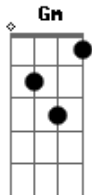

Annie Lennox - I Put a Spell On You

Tom: F
Intro: Dm C Dm

I put a ^{Dm} spell on you ^{Gm}
'Cause you're ^{Dm} mine ^D

^{Gm} You better stop the things you do ^{C7 Gm}
I tell you, I ain't lyin', I ain't lyin' ^{A (Bb) A}

^{Gm} Oooh
^{Dm} Yeah

Acordes

© ukulele-chords.com

© ukulele-chords.com

© ukulele-chords.com

© ukulele-chords.com

© ukulele-chords.com

© ukulele-chords.com