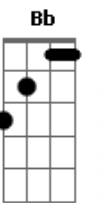

© ukulele-chords.com