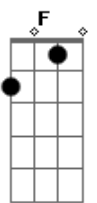

© ukulele-chords.com