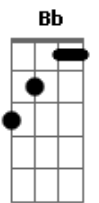

© ukulele-chords.com