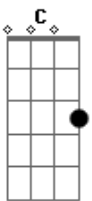

Anne-Marie - Gentleman

Tom: G

[Primeira Parte]

Am C G D
 Bravado, impossible
 Am C G D
 Too big to climb, too wild to tame
 Am C G D
 If only there was something else
 Am C G D
 To show me yourself

[Pré-Refrão]

[Segunda Parte]

Am C G D
 My everything is not for fun
 Am C G D
 You've shown me that it's all you want
 Am C G D
 Why can't you...settle down?
 Am C G D
 'Cause I could love you, I swear down

[Pré-Refrão]

Am C G D
 Don't say any more, hold your tongue
 Am C G D
 I've heard it before...it's not love

Acordes

© ukulele-chords.com

© ukulele-chords.com

© ukulele-chords.com

© ukulele-chords.com

[Refrão]

Am C G
 You thought you had a plan, act like a gentleman
 D Am C G
 You thought you had it all effortlessly in hand
 D Am C G
 You thought you had me mmm-nana mmm-nana
 D Am C G
 But you can't fool me mmm-nana mmm-nana
 D
 There's no gentleman here

[Ponte]

Am C G D
 I need a gentleman who holds my hand, won't hide anything from me
 Am C G D
 A gentleman, who understands won't take anything from me
 Am C G
 But you're a cheat, you're dark and weak
 D Am
 And you break everything that you can
 C G D
 Can't you see that I can't see no gentleman