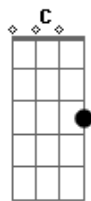

Anne-Marie - Gentleman

Tom: G

[Primeira Parte]

Am C G D
 Bravado, impossible
 Am C G D
 Too big to climb, too wild to tame
 Am C G D
 If only there was something else
 Am C G D
 To show me yourself

[Pré-Refrão]

[Segunda Parte]

Am C G D
 My everything is not for fun
 Am C G D
 You've shown me that it's all you want
 Am C G D
 Why can't you...settle down?
 Am C G D
 'Cause I could love you, I swear down

[Pré-Refrão]

Am C G D
 Don't say any more, hold your tongue
 Am C G D
 I've heard it before...it's not love

Acordes

© ukulele-chords.com

© ukulele-chords.com

© ukulele-chords.com

© ukulele-chords.com

[Refrão]

Am C G
 You thought you had a plan, act like a gentleman
 D Am C G
 You thought you had it all effortlessly in hand
 D Am C G
 You thought you had me mmm-nana mmm-nana
 D Am C G
 But you can't fool me mmm-nana mmm-nana
 D
 There's no gentleman here

[Ponte]

Am C G D
 I need a gentleman who holds my hand, won't hide anything from me
 Am C G D
 A gentleman, who understands won't take anything from me
 Am C G
 But you're a cheat, you're dark and weak
 D Am
 And you break everything that you can
 C G D
 Can't you see that I can't see no gentleman