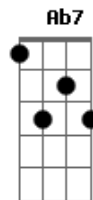

© ukulele-chords.com