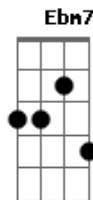

Gb Ebm7 Ab7
Heathcliff, it's me, I'm Cathy
Db Gb
I've come home, I'm so cold
Ab Db Gb
Let me in your window

A F
Ooh, it gets dark, it gets lonely
E Db
On the other side from you
A F
I pine a lot, I find the lot
E Db
Falls through without you
A
I'm coming back love
F E
Cruel Heathcliff, my one dream
Db Ab

Gb Ebm7 Ab7
Heathcliff, it's me, I'm Cathy
Db Gb
I've come home, I'm so cold
Ab Db Gb
Let me in your window

Db Ab
Yeah, let me have it
Gb Ab
Let me grab your soul away

Bbm Ab
Ooh, let me have it
Gb Ebm7 Db
Let me grab your soul away
Bbm Ab
Ooh, let me have it

Gb Ebm7 Ab7
Heathcliff, it's me, I'm Cathy
Db Gb
I've come home, I'm so cold
Ab Db Gb
Let me in your window

Gb Ebm7 Ab7
Heathcliff, it's me, I'm Cathy
Db Gb
I've come home, I'm so cold
Ab Db Gb
Let me in your window

Gb Ebm7 Ab7
Heathcliff, it's me, I'm Cathy
Db Gb
I've come home, I'm so cold, yeah!

Acordes

© ukulele-chords.com

© ukulele-chords.com

© ukulele-chords.com

© ukulele-chords.com

© ukulele-chords.com

© ukulele-chords.com