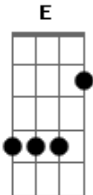

© ukulele-chords.com