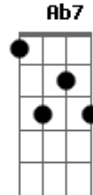

© ukulele-chords.com