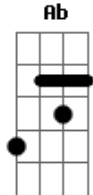

© ukulele-chords.com