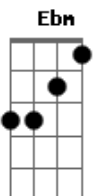

© ukulele-chords.com