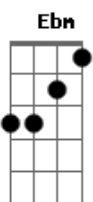

© ukulele-chords.com