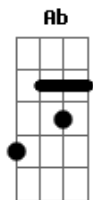

Gb Ebm7 Ab7
Heathcliff, it's me, I'm Cathy
Db Gb
I've come home, I'm so cold
Ab Db Gb
Let me in your window

A F
Ooh, it gets dark, it gets lonely
E Db
On the other side from you
A F
I pine a lot, I find the lot
E Db
Falls through without you
A
I'm coming back love
F E
Cruel Heathcliff, my one dream
Db Ab

Gb Ebm7 Ab7
Heathcliff, it's me, I'm Cathy
Db Gb
I've come home, I'm so cold
Ab Db Gb
Let me in your window

Db Ab
Yeah, let me have it
Gb Ab
Let me grab your soul away

Bbm Ab
Ooh, let me have it
Gb Ebm7 Db
Let me grab your soul away
Bbm Ab
Ooh, let me have it

Gb Ebm7 Ab7
Heathcliff, it's me, I'm Cathy
Db Gb
I've come home, I'm so cold
Ab Db Gb
Let me in your window

Gb Ebm7 Ab7
Heathcliff, it's me, I'm Cathy
Db Gb
I've come home, I'm so cold
Ab Db Gb
Let me in your window

Gb Ebm7 Ab7
Heathcliff, it's me, I'm Cathy
Db Gb
I've come home, I'm so cold, yeah!

Acordes

© ukulele-chords.com

© ukulele-chords.com

© ukulele-chords.com

© ukulele-chords.com

© ukulele-chords.com

© ukulele-chords.com