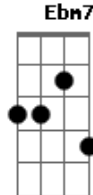

© ukulele-chords.com