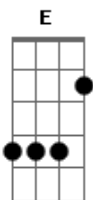

Gb Ebm7 Ab7
Heathcliff, it's me, I'm Cathy
Db Gb
I've come home, I'm so cold
Ab Db Gb
Let me in your window

A F
Ooh, it gets dark, it gets lonely
E Db
On the other side from you
A F
I pine a lot, I find the lot
E Db
Falls through without you
A
I'm coming back love
F E
Cruel Heathcliff, my one dream
Db Ab

Gb Ebm7 Ab7
Heathcliff, it's me, I'm Cathy
Db Gb
I've come home, I'm so cold
Ab Db Gb
Let me in your window

Db Ab
Yeah, let me have it
Gb Ab
Let me grab your soul away

Bbm Ab
Ooh, let me have it
Gb Ebm7 Db
Let me grab your soul away
Bbm Ab
Ooh, let me have it

Gb Ebm7 Ab7
Heathcliff, it's me, I'm Cathy
Db Gb
I've come home, I'm so cold
Ab Db Gb
Let me in your window

Gb Ebm7 Ab7
Heathcliff, it's me, I'm Cathy
Db Gb
I've come home, I'm so cold
Ab Db Gb
Let me in your window

Gb Ebm7 Ab7
Heathcliff, it's me, I'm Cathy
Db Gb
I've come home, I'm so cold, yeah!

Acordes

© ukulele-chords.com

© ukulele-chords.com

© ukulele-chords.com

© ukulele-chords.com

© ukulele-chords.com

© ukulele-chords.com