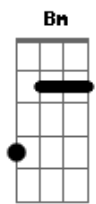

© ukulele-chords.com