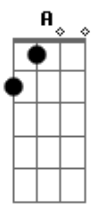

A E
And life's like an hourglass glued to the table,
Bm D
A E B7sus4
E
No one can find the rewind button boys so cradle your head in
your hands
A G D A A G D
A A A A G D
And breathe, just breathe, whoa breathe, just breathe
D Bm D
A E
There's a light at each end of this tunnel you shout cause
you're just as far in as you'll ever be out
Bm A
D E B7sus4 E
And these mistakes you've made you'll just make them again if
you'll only try turning around
A G
2 Am and I'm still awake writing this song
D
A
If I get it all down on paper it's no longer inside of me
threaten' the life it belongs to.
G
And I feel like I'm naked in front of the crowd
D
Cause these words are my diary screaming out loud
A A A
And I know that you'll use them however you want to.
Bm D
A
But you can't jump the track we're like cars on a cable
A E
And life's like an hourglass glued to the table,
Bm D
No one can find the rewind button now
A E B7sus4 E
Sing it if you understand.
G D A A A A
And breathe, just breathe,
G D A A A A
whoa breathe, just breathe
G D A
Whoa breathe, just breathe...

Acordes

© ukulele-chords.com