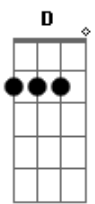

© ukulele-chords.com