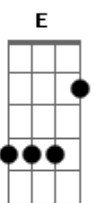

A Bm D
 But you can't jump the track we're like cars on a cable

A E
 And life's like an hourglass glued to the table,

Bm D
 No one can find the rewind button now
A E B7sus4 E
 Sing it if you understand.

G D A A A
 And breathe, just breathe,
G D A A A
 whoa breathe, just breathe

G D A
 Whoa breathe, just breathe...

Acordes

© ukulele-chords.com

© ukulele-chords.com

© ukulele-chords.com

© ukulele-chords.com

© ukulele-chords.com