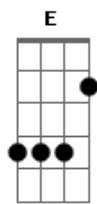

© ukulele-chords.com