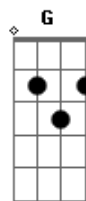

© ukulele-chords.com