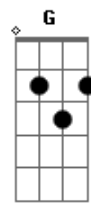

© ukulele-chords.com