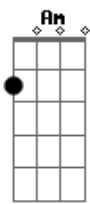

© ukulele-chords.com