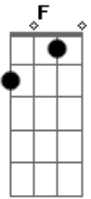

© ukulele-chords.com