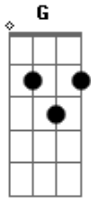

© ukulele-chords.com