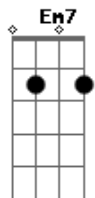

© ukulele-chords.com