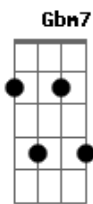

© ukulele-chords.com

© ukulele-chords.com